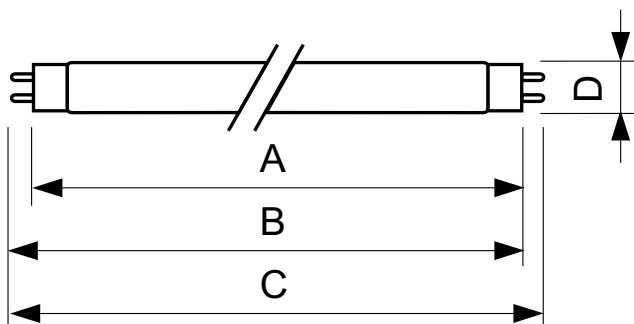

TL-D Colored

TL-D Colored 58W Green 1SL/25

This TL-D lamp (tube diameter 26 mm) helps to create special effects and atmospheres or attract attention by using red, green, blue and yellow light. Apart from using the specific colors, it is also possible to mix the colors to create white light. This lamp offers a high light output, thanks to the use of basic powders. Application areas include shops and showrooms, bars and restaurants, demonstration areas, sign lighting and entertainment stores.

Product data

General Information		Controls and Dimming	
Cap-Base	G13 [Medium Bi-Pin Fluorescent]	Dimmable	Yes
Light Technical		Mechanical and Housing	
Color Code	170	Bulb Shape	T8 [26 mm (T8)]
Luminous Flux	6,750 lumen	Approval and Application	
Color Designation	Green (G)	Mercury (Hg) Content (Nom)	1.7 mg
Operating and Electrical		Energy Consumption kWh/1000 h	67 kWh
Power Consumption	58.5 W	Product Data	
Lamp Current (Nom)	0.670 A	Full product code	871150095449740
Voltage (Nom)	111 V	Order product name	TL-D Colored 58W Green 1SL/25
Voltage (Nom)	111 V	Order code	928049001705
		Numerator - Quantity Per Pack	1
		Numerator - Packs per outer box	25

TL-D Colored

Material number (12NC)	928049001705
Net weight	167.000 g
Full product name	TL-D Colored 58W Green 1SL/25

EAN/UPC - Case	8711500954503
----------------	---------------

Dimensional drawing

Product	D (max)	A (max)	B (max)	B (min)	C (max)
TL-D Colored 58W Green 1SL/25	28.0 mm	1,500.0 mm	1,507.1 mm	1,504.7 mm	1,514.2 mm