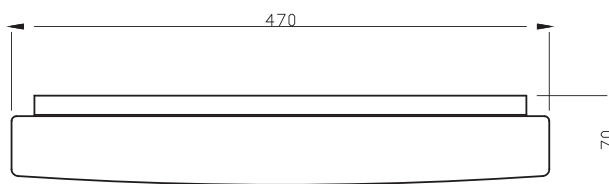

IP RATING:	IP20
LIFETIME:	30000H
TEMPERATURE RANGE:	-20°- +50°C

DIMENSIONS:

**THORGEON**  
[www.thorgeon.com](http://www.thorgeon.com)  
 SIA "ATTA-1", Jurkalnes street 1,  
 Riga, Latvia, LV-1046

Manufactured in PRC