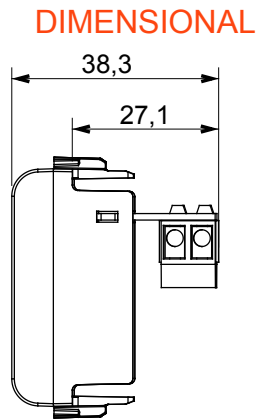

## GW14401

CHORUSMART - Domestic range

Wide range of control devices, sockets for power supply (conforming to national and international standards) signal pick-up, climate control, comfort management, technical alarm signalling and emergency lighting management. The ChoruSmart modular devices are available in five colours, glossy white, satin white, natural beige, satin black and lacquered titanium and in various sizes from 1/2, 1, 2 and 3 modules. Thanks to the mounting supports for rectangular, square and round boxes, endless combinations can be created with the ChoruSmart range of plates.

Category	Telephone socket-outlet	Description	RJ11
Colour	Glossy Titanium	Connection	Screw-on terminals
No. modules	1	Electrocod	3720
Material	Technopolymer		