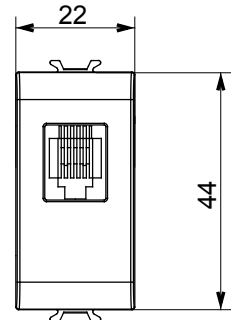

## GW14401

CHORUSMART - Domestic range

Wide range of control devices, sockets for power supply (conforming to national and international standards) signal pick-up, climate control, comfort management, technical alarm signalling and emergency lighting management. The ChoruSmart modular devices are available in five colours, glossy white, satin white, natural beige, satin black and lacquered titanium and in various sizes from 1/2, 1, 2 and 3 modules. Thanks to the mounting supports for rectangular, square and round boxes, endless combinations can be created with the ChoruSmart range of plates.

Category	Telephone socket-outlet	Description	RJ11
Colour	Glossy Titanium	Connection	Screw-on terminals
No. modules	1	Electrocod	3720
Material	Technopolymer		