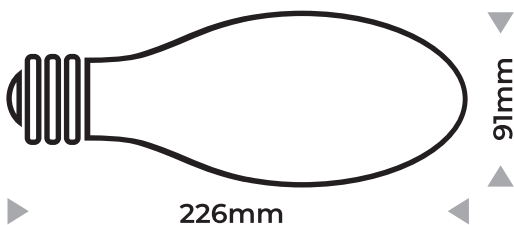

THORGEON

www.thorgeon.com
SIA "ATTA-1", Daugavgrivas street 77,
Riga, Latvia, LV-1007

CE EAC UK CA