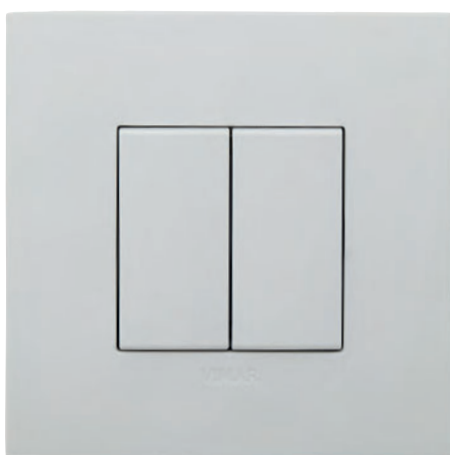

OCTO Indoor Wireless Architectural Smart Switch Powered by Casambi

- Bluetooth enabled internal smart switch for use with OCTO Casambi eco-system and suitable for residential and commercial applications
- Double rocker wireless wall switch
- High grade technopolymer construction available in 3 finishes:- white, metallic and black
- Electro-dynamic energy generator, maintenance free
- Compatible with all other bluetooth OCTO Casambi devices as part of the OCTO Casambi ecosystem
- Range - within one room up to 10 metres line of sight
- Double-sided mounting film enclosed screwing onto a flat surface
- Double rocker with medial position, pressed/released

AOCTO/WS/W

OCTO
Embedded

Powered by
CASAMBI

Metallic

Black

CODE	DESCRIPTION	IP	TRADE
AOCTO/WS/W	Indoor Wireless Switch - White		£217.00
AOCTO/WS/M	Indoor Wireless Switch - Metallic	IP20	£217.00
AOCTO/WS/B	Indoor Wireless Switch - Black		£217.00