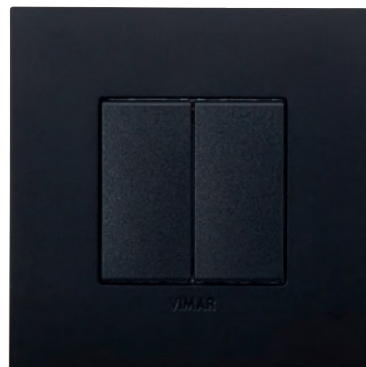

OCTO Indoor Wireless Architectural Smart Switch Powered by Casambi

- Bluetooth enabled internal smart switch for use with OCTO Casambi eco-system and suitable for residential and commercial applications
- Double rocker wireless wall switch
- High grade technopolymer construction available in 3 finishes:- white, metallic and black
- Electro-dynamic energy generator, maintenance free
- Compatible with all other bluetooth OCTO Casambi devices as part of the OCTO Casambi ecosystem
- Range - within one room up to 10 metres line of sight
- Double-sided mounting film enclosed screwing onto a flat surface
- Double rocker with medial position, pressed/released

AOCTO/WS/W

OCTO
Embedded

Powered by
CASAMBI

Metallic

Black

CODE	DESCRIPTION	IP	TRADE
AOCTO/WS/W	Indoor Wireless Switch - White		£217.00
AOCTO/WS/M	Indoor Wireless Switch - Metallic	IP20	£217.00
AOCTO/WS/B	Indoor Wireless Switch - Black		£217.00