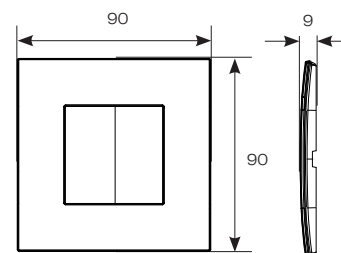

OCTO Indoor Wireless Architectural Smart Switch Powered by Casambi

- Bluetooth enabled internal smart switch for use with OCTO Casambi eco-system and suitable for residential and commercial applications
- Double rocker wireless wall switch
- High grade technopolymer construction available in 3 finishes:- white, metallic and black
- Electro-dynamic energy generator, maintenance free
- Compatible with all other bluetooth OCTO Casambi devices as part of the OCTO Casambi ecosystem
- Range - within one room up to 10 metres line of sight
- Double-sided mounting film enclosed screwing onto a flat surface
- Double rocker with medial position, pressed/released