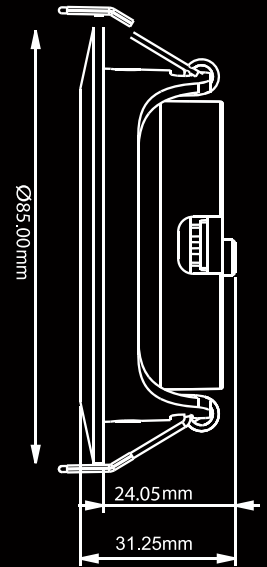

THORGEON

LIGHTING

LED SLIM DOWNLIGHT

03086

Scan me
www.thorgeon.com/03086

Manufactured in PRC

thorgeon

LED
POWER
10W

LUMENS
800

COLOR
CCT

IP44

CUT SIZE
69mm

DIMM
5-100%

Hz
50-60

THORGEON

www.thorgeon.com
SIA "ATTA-1", Daugavgrivas street 77,
Riga, Latvia, LV-1007