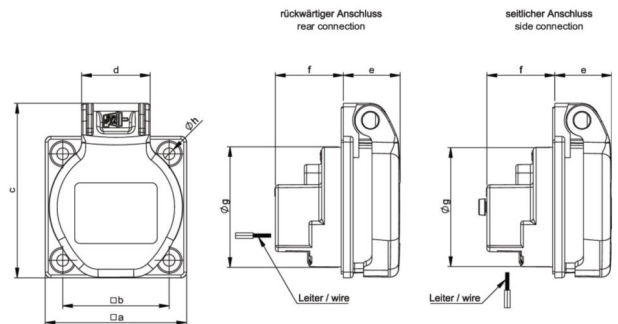

PCE data sheet

article#	1050-0ssw
article description	Safety socket national P-NOVA+
description long	
GTIN (EAN)	9003399938405
country of origin	LK
customs number	85366990
net weight	0.045 kg
packaging quantity	100

ETIM 7.0	EC001325
Model	Protective contact (SCHUKO)
Material	Plastic
Material quality	Thermoplastic
Flange size	50x50 mm
With hinged lid	True
For heavy conditions (in accordance with VDE)	True
Degree of protection (IP)	IP54
Angle of plug	Straight
Connection system	Schraubklemme
Colour	Black
Number of poles	3
Nominal current	16 A
Nominal voltage	250 V