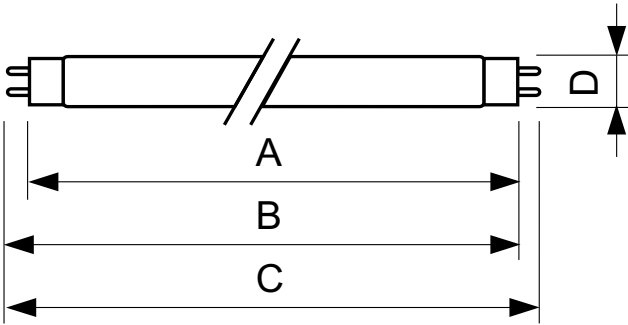

TL-D Colored

TL-D Colored 58W Blue 1SL/25

This TL-D lamp (tube diameter 26 mm) helps to create special effects and atmospheres or attract attention by using red, green, blue and yellow light. Apart from using the specific colors, it is also possible to mix the colors to create white light. This lamp offers a high light output, thanks to the use of basic powders. Application areas include shops and showrooms, bars and restaurants, demonstration areas, sign lighting and entertainment stores.

Product data

General Information		Controls and Dimming	
Cap-Base	G13 [Medium Bi-Pin Fluorescent]	Dimmable	Yes
Light Technical		Mechanical and Housing	
Color Code	180	Bulb Shape	T8 [26 mm (T8)]
Luminous Flux	1,600 lumen	Approval and Application	
Color Designation	Blue (B)	Mercury (Hg) Content (Nom)	13.0 mg
Operating and Electrical		Energy Consumption kWh/1000 h	71 kWh
Power Consumption	58.5 W	Product Data	
Lamp Current (Nom)	0.670 A	Full product code	871150095451040
Voltage (Nom)	111 V	Order product name	TL-D Colored 58W Blue 1SL/25
Voltage (Nom)	111 V	Order code	928049001805
		Numerator - Quantity Per Pack	1
		Numerator - Packs per outer box	25

TL-D Colored

Material number (12NC)	928049001805
Full product name	TL-D Colored 58W Blue 1SL/25
EAN/UPC - Case	8711500954527

Dimensional drawing

Product	D (max)	A (max)	B (max)	B (min)	C (max)
TL-D Colored 58W Blue 1SL/25	28.0 mm	1,500.0 mm	1,507.1 mm	1,504.7 mm	1,514.2 mm

Photometric data

Spectral Power Distribution Colour - TL-D Colored 58W Blue 1SL/25