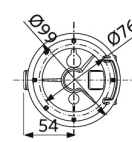

## Maatschets (mm)

LEDRoadlight

Pole Adapter-Roadlight-60mm

Pole Adapter-Roadlight-76mm