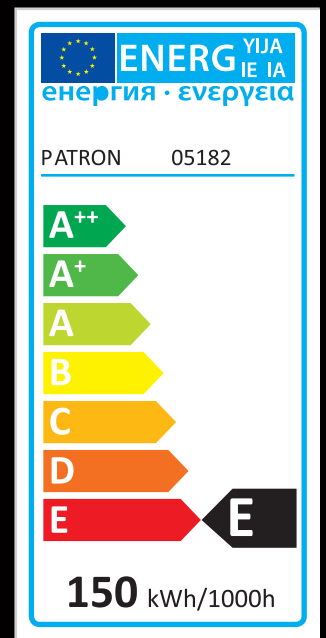

PATRON

STANDARD CLEAR BULB

05182

POWER

150W

LUMENS

1970

230 V

A 70

E 27

1000

Manufactured in PRC

70mm

130mm

SPECIAL
PURPOSE BULB

FOR INDUSTRIAL
USE ONLY

NOT FOR USING
AT HOME

5 941029 897354

Strada Ștefan cel Mare 2/20,
Strășeni, Moldova

Strada Alexandru Ghica 148,
Alexandria, Romania

www.patronbulbs.com