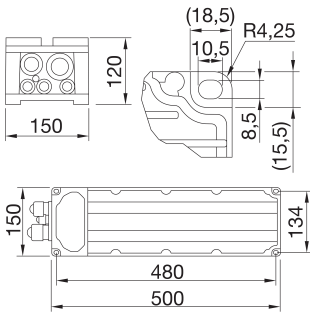

DALI POWER SUPPLY UNIT FOR STADIUM PRO 3

Insulation class	I	IP degree	IP66
Mechanical resistance	IK08	Voltage	220-400 V - 50/60 Hz
Versions	DALI	Description	Stadium PRO 3 DALI 400V power pack
Weight (kg)	6.1	Series	Stadium PRO 3
Application	Indoor / Outdoor	Number of modules	3M
Maximum surface exposed to the wind	0.075 m ²	Warranty	5 years
Operating temperature	-25 +50 °C	Overvoltage resistance	DM 10KV / CM 10KV
Driver failure rate	F10 = 50.000h Tq25°C		

DIMENSIONAL

PHOTOMETRIC DISTRIBUTION

TECHNICAL SYMBOLOGY

IP
IP66

IK
IK08

STANDARDS/APPROVALS