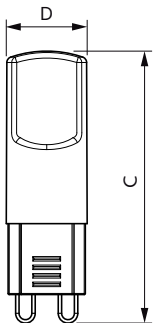

Dimensional drawing

Product	D	C
CorePro LEDcapsule 2-25W ND G9 827	14.5 mm	48 mm

Photometric data

Light Distribution Diagram - CorePro LEDcapsule 2-25W ND G9 827

Spectral Power Distribution Colour - CorePro LEDcapsule 2-25W ND G9 827