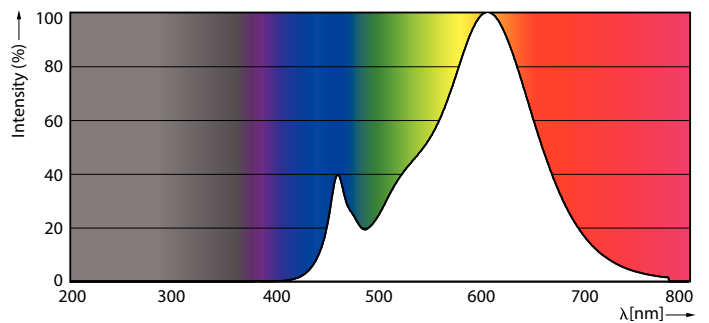

Spectral Power Distribution Colour - CorePro LEDcapsule 2-25W ND G9 827