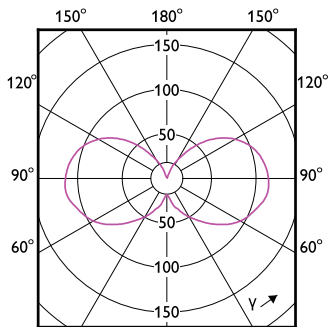

Product data

General Information	
Cap-Base	G9 [G9]
Nominal lifetime	15,000 hour(s)
Switching Cycle	8,000
Lighting Technology	LED
Flux measurement reference	Sphere
Light Technical	
Color Code	827 [CCT of 2700K]
Luminous Flux	220 lumen
Color Designation	Warm White (WW)
Correlated Color Temperature (Nom)	2700 K
Luminous Efficacy (rated) (Nom)	110.00 lm/W
Color Consistency	<6
Color rendering index (CRI)	80
LLMF At End Of Nominal Lifetime (Nom)	70 %
Operating and Electrical	
Line Frequency	50 to 60 Hz
Input Frequency	50 to 60 Hz

Power Consumption	2 W
Lamp Current (Nom)	20 mA
Wattage Equivalent	25 W
Starting Time (Nom)	0.5 s
Warm-up time to 60% light	0.5 s
Power Factor (Fraction)	0.4
Voltage (Nom)	220-240 V
Temperature	
T-Case Maximum (Nom)	78 °C
Controls and Dimming	
Dimmable	No
Mechanical and Housing	
Bulb Finish	Clear
Bulb Shape	Capsule
Approval and Application	
Suitable For Accent Lighting	No

Dimensional drawing

Product	D	C
CorePro LEDcapsule 2-25W ND G9 827	14.5 mm	48 mm

Photometric data

Light Distribution Diagram - CorePro LEDcapsule 2-25W ND G9 827

Spectral Power Distribution Colour - CorePro LEDcapsule 2-25W ND G9 827