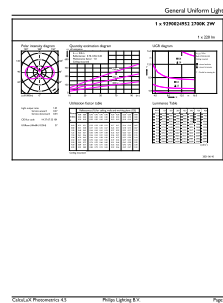

Dimensional drawing

Product	D	C
CorePro LEDcapsule 2-25W ND G9 827	14.5 mm	48 mm

Photometric data

Light Distribution Diagram - CorePro LEDcapsule 2-25W ND G9 827

Spectral Power Distribution Colour - CorePro LEDcapsule 2-25W ND G9 827