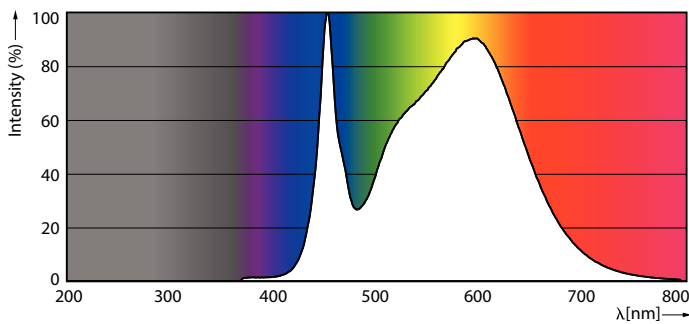

Photometric data

Spectral Power Distribution Colour - MAS LEDtube HF 1500mm UO 36W 840 T5