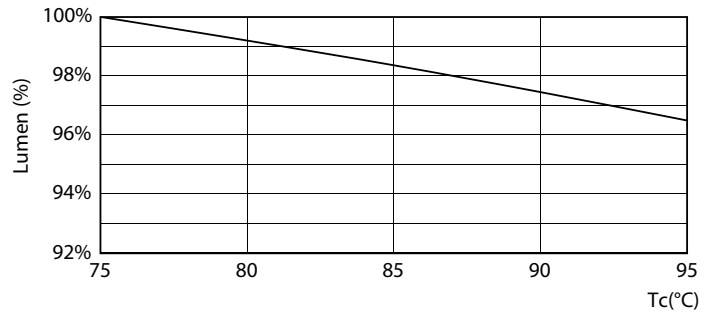

Lifetime

Lumen Maintenance Diagram - MAS LEDtube HF 1500mm UO 36W 840 T5