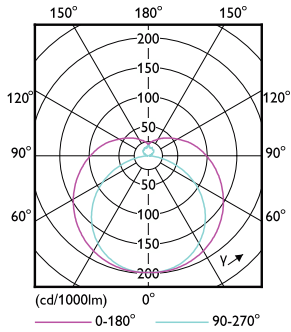

MASTER LEDtube InstantFit HF T5

Photometric data

Light Distribution Diagram - MAS LEDtube HF 1500mm UO 36W 840 T5