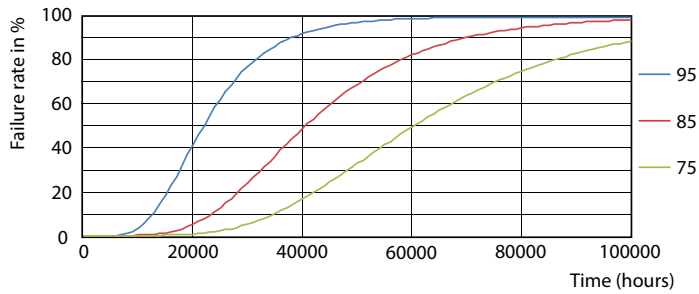

Lifetime

Lumen Maintenance Diagram - MAS LEDtube HF 1500mm UO 36W 840 T5