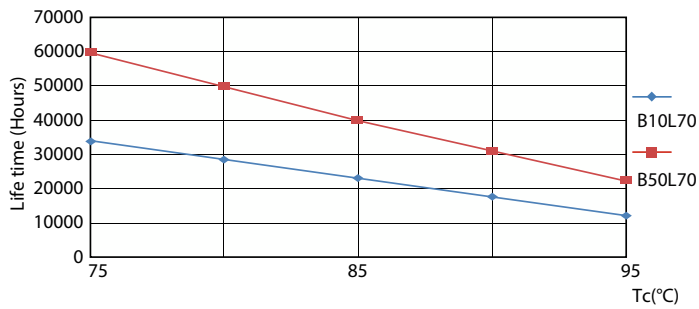

Life Expectancy Diagram - MAS LEDtube HF 1500mm UO 36W 840 T5

Life Expectancy Diagram - MAS LEDtube HF 1500mm UO 36W 840 T5

Lumen Maintenance Diagram - MAS LEDtube HF 1500mm UO 36W 840 T5