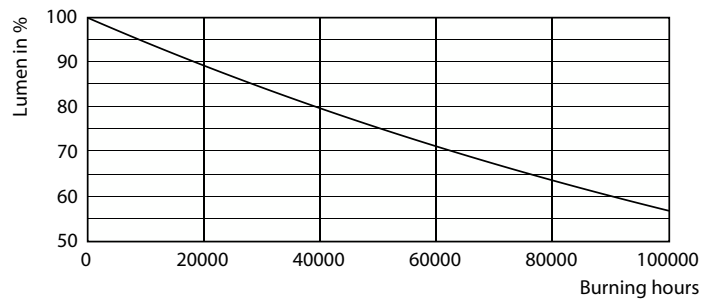

Life Expectancy Diagram - MAS LEDtube HF 1500mm UO 36W 840 T5

Lumen Maintenance Diagram - MAS LEDtube HF 1500mm UO 36W 840 T5