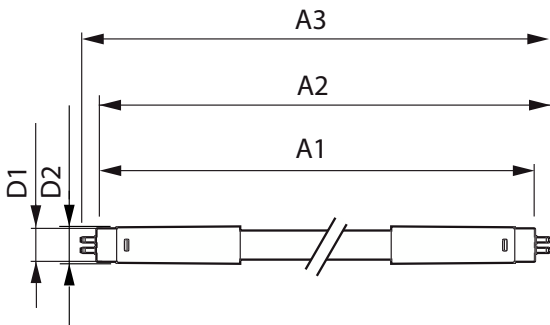

MASTER LEDtube InstantFit HF T5

Bulb Material	Glass
Product Length	1,500 mm
Bulb Shape	Tube, double-ended
Approval and Application	
Energy Saving Product	Yes
Approval Marks	RoHS compliance TUV CE marking KEMA Keur certificate
Energy Consumption kWh/1000 h	36 kWh
EPREL Registration Number	989,223
CE mark	Yes
EU RoHS compliant	Yes

Product Data

Full product code	871951441907000
Order product name	MAS LEDtube HF 1500mm UO 36W 840 T5
Order code	929003154002
Numerator - Quantity Per Pack	1
Numerator - Packs per outer box	10
Material number (12NC)	929003154002
Net weight	0.170 kg
Full product name	MAS LEDtube HF 1500mm UO 36W 840 T5
EAN/UPC - Case	8719514419087

Dimensional drawing

Product	D1	D2	A1	A2	A3
MAS LEDtube HF 1500mm UO 36W 840 T5	15.5 mm	19 mm	1,449 mm	1,456 mm	1,463 mm