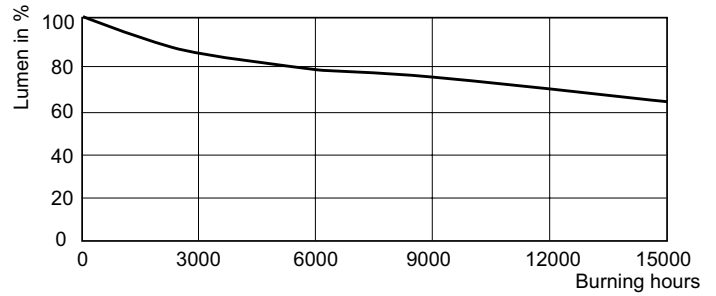

MASTERC colour CDM-TD

Lifetime

Life Expectancy Diagram - MASTERC CDM-TD 70W/830 RX7s 1CT/12

Lumen Maintenance Diagram - MASTERC CDM-TD 70W/830 RX7s 1CT/12