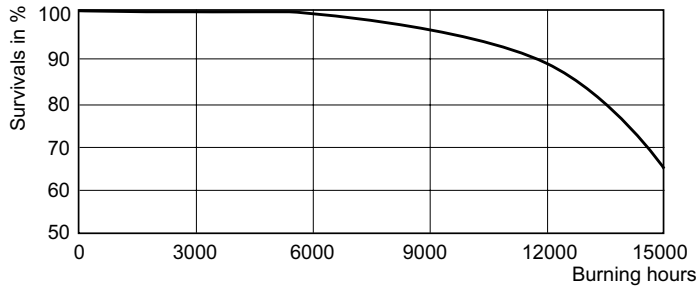

MASTERC colour CDM-TD

Lifetime

Life Expectancy Diagram - MASTERC CDM-TD 70W/830 RX7s 1CT/12

Lumen Maintenance Diagram - MASTERC CDM-TD 70W/830 RX7s 1CT/12