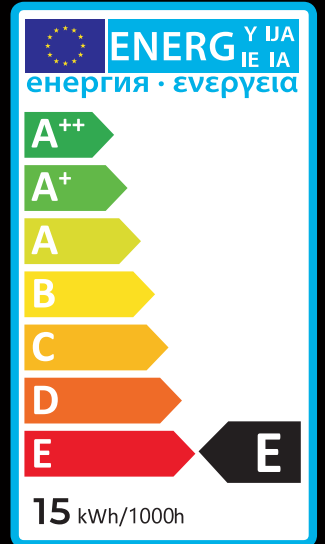

Strada Ștefan cel Mare 2/20,
Strășeni, Moldova

Strada Alexandru Ghica 148,
Alexandria, Romania

www.patronbulbs.com