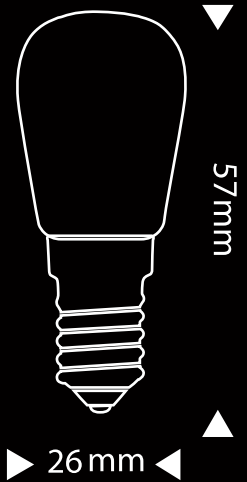

Strada Ștefan cel Mare 2/20,
Strășeni, Moldova

Strada Alexandru Ghica 148,
Alexandria, Romania

www.patronbulbs.com