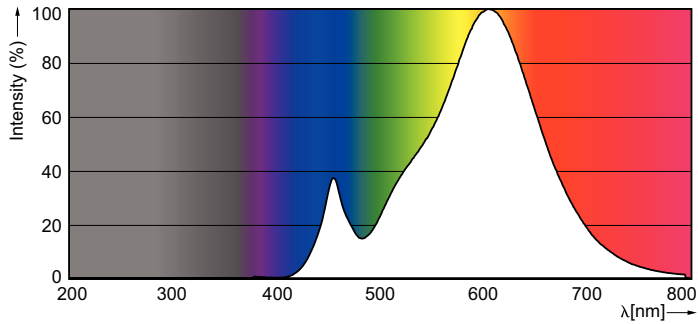

CorePro GLASS LED candles and lusters

Mechanical and Housing

Bulb Finish	Clear
Bulb Shape	BA35

Approval and Application

Energy Saving Product	Yes
Suitable For Accent Lighting	No
Energy Consumption kWh/1000 h	2 kWh
EPREL Registration Number	387,361
CE mark	Yes
EU RoHS compliant	Yes

Product Data

Full product code	871951437759200

Order product name	CorePro LEDCandleND2-25W E14BA35 827CL G
Order code	929001238492
Numerator - Quantity Per Pack	1
Numerator - Packs per outer box	10
Material number (12NC)	929001238492
Full product name	CorePro LEDCandleND2-25W E14BA35 827CL G
EAN/UPC - Case	8719514377608

Dimensional drawing

Product	D	C
CorePro LEDCandleND2-25W E14BA35 827CL G	35 mm	123 mm

Photometric data

Spectral Power Distribution Colour