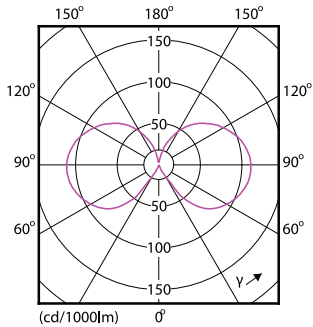

Dimensional drawing

Product	D	C
CorePro LEDCandleND2-25W E14BA35 827CL G	35 mm	123 mm

Photometric data

Spectral Power Distribution Colour

CorePro GLASS LED candles and lusters

Photometric data

Light Distribution Diagram - CorePro LEDCandleND2-25W E14BA35 827CL G