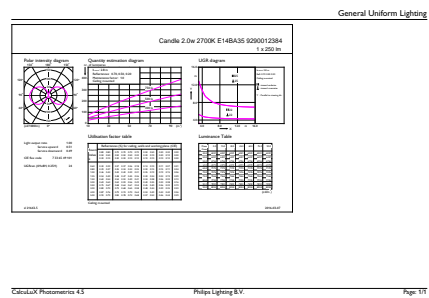

Dimensional drawing

Product	D	C
CorePro LEDCandleND2-25W E14BA35 827CL G	35 mm	123 mm

Photometric data

Spectral Power Distribution Colour

CorePro GLASS LED candles and lusters

Photometric data

Light Distribution Diagram - CorePro LEDCandleND2-25W E14BA35 827CL G