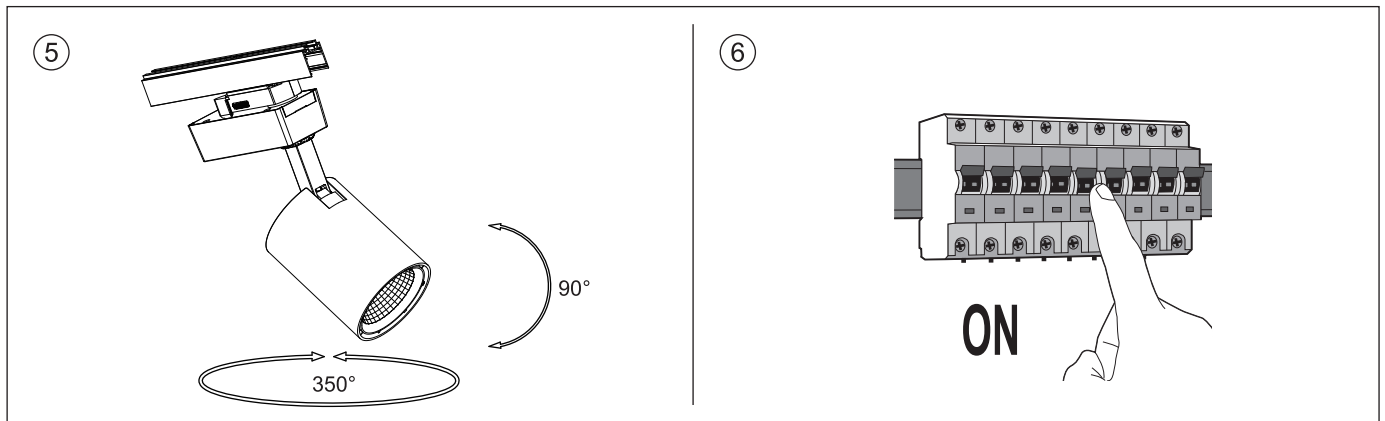

## LED Spot Ecomax

Type	CCT	kg
LED SP-TR-E 30W	3000K	0.455
	4000K	0.455

Type	L	W	H
LED SP-TR-E 30W	163mm	81mm	236mm

①

**OFF**

②

Directly insert the 3-Phase connector into the matching 3-Phase Track.

③

Turn lever to lock Luminaire in place

④

Wheel to change phase 1 or 2 or 3

In case of damage to the wire, it has to be replaced only by the manufacturer, distributor or by an expert, to avoid risks.

Zur Vermeidung von Risiken müssen defekte Leitungen ausschließlich vom Hersteller, Inverkehrbringer oder Fachmann ausgetauscht werden.