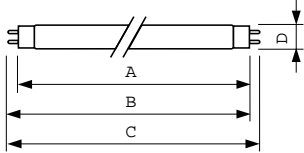

Product data

General Information	
Cap-Base	G13 [Medium Bi-Pin Fluorescent]
Flux measurement reference	Sphere
Light Technical	
Color Code	840 [CCT of 4000K]
Luminous Flux	3,350 lumen
Color Designation	Cool White (CW)
Chromaticity Coordinate X (Nom)	0.38
Chromaticity Coordinate Y (Nom)	0.38
Correlated Color Temperature (Nom)	4000 K
Luminous Efficacy (rated) (Nom)	93 lm/W
Color rendering index (CRI)	80
Operating and Electrical	
Power Consumption	36.8 W

Lamp Current (Nom)	0.440 A
Controls and Dimming	
Dimmable	Yes
Mechanical and Housing	
Bulb Shape	T8 [26 mm (T8)]
Approval and Application	
Mercury (Hg) Content (Nom)	1.7 mg
Energy Consumption kWh/1000 h	37 kWh
EPREL Registration Number	423,383
Product Data	
Full product code	871150063201240
Order product name	MASTER TL-D Super 80 36W/840 1SL/25
Order code	927921084023

Dimensional drawing

Product	D (max)	A (max)	B (max)	B (min)	C (max)
MASTER TL-D Super 80 36W/840 1SL/25	28 mm	1,199.4 mm	1,206.5 mm	1,204.1 mm	1,213.6 mm

Photometric data

Spectral Power Distribution Colour - MASTER TL-D Super 80 36W/840 1SL/25