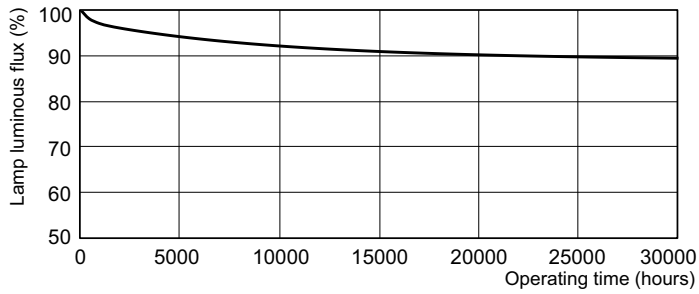

Lifetime

Life Expectancy Diagram - MASTER TL-D Super 80 36W/840 1SL/25

Life Expectancy Diagram - MASTER TL-D Super 80 36W/840 1SL/25

MASTER TL-D Super 80

Lifetime

Lumen Maintenance Diagram - MASTER TL-D Super 80 36W/840 1SL/25