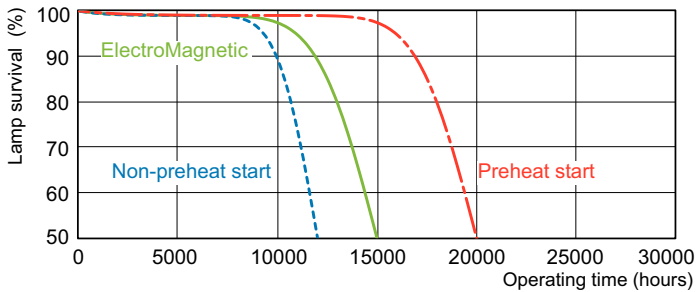

Lifetime

Life Expectancy Diagram - MASTER TL-D Super 80 36W/840 1SL/25

Life Expectancy Diagram - MASTER TL-D Super 80 36W/840 1SL/25