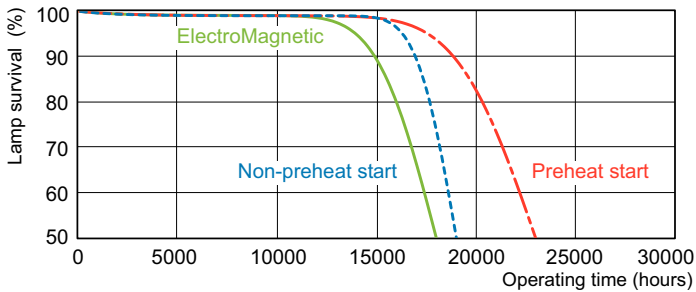

Lifetime

Life Expectancy Diagram - MASTER TL-D Super 80 36W/840 1SL/25

Life Expectancy Diagram - MASTER TL-D Super 80 36W/840 1SL/25