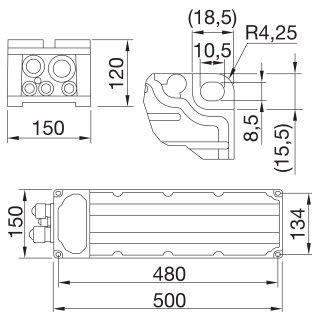

Product Data Sheet

GWP30032

STADIUM PRO

DMX POWER SUPPLY UNIT FOR STADIUM PRO 3

Insulation class	I	IP degree	IP66
Mechanical resistance	IK08	Voltage	220-400 V - 50/60 Hz
Versions	DMX	Description	Stadium PRO 3 DMX 400V power pack
Weight (kg)	6.1	Series	Stadium PRO 3
Application	Indoor / Outdoor	Number of modules	3M
Maximum surface exposed to the wind	0.075 m ²	Warranty	5 years
Operating temperature	-25 +50 °C	Overvoltage resistance	DM 10KV / CM 10KV
Driver failure rate	F10 = 50.000h Tq25°C		

DIMENSIONAL

PHOTOMETRIC DISTRIBUTION

TECHNICAL SYMBOLOGY

IP
IP66

IK
IK08

STANDARDS/APPROVALS