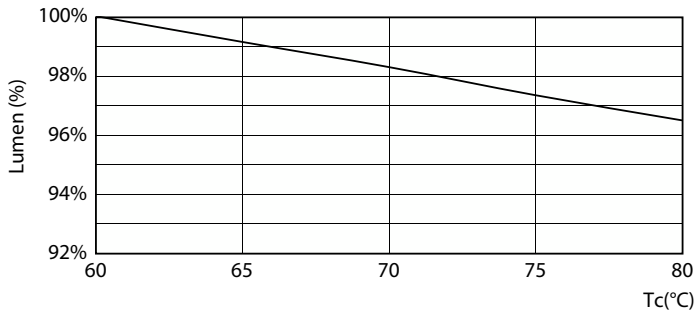

Life Expectancy Diagram - MAS LEDtube VLE 1500mm UO 23W 840 T8

Lumen Maintenance Diagram - MAS LEDtube VLE 1500mm UO 23W 840 T8