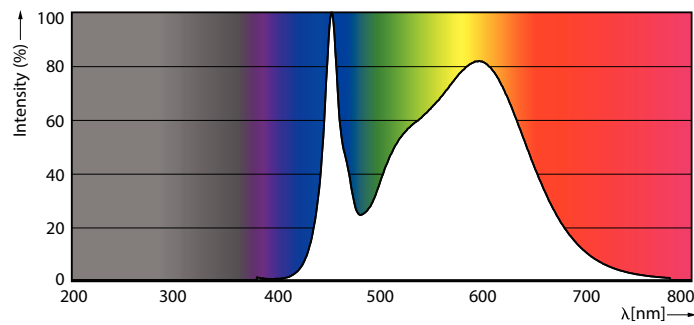

Photometric data

Spectral Power Distribution Colour - MAS LEDtube VLE 1500mm UO 23W 840 T8