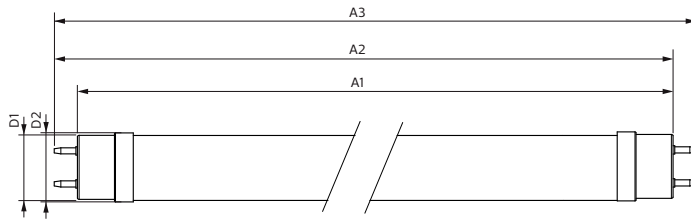

MASTER Value LEDtube T8

Product Length	1,500 mm
Bulb Shape	Tube, double-ended
Approval and Application	
Energy Saving Product	Yes
Approval Marks	RoHS compliance TUV CE marking KEMA Keur certificate
Energy Consumption kWh/1000 h	23 kWh
EPREL Registration Number	1,095,875
CE mark	Yes
EU RoHS compliant	Yes

Product Data	
Full product code	871951431688100
Order product name	MAS LEDtube VLE 1500mm UO 23W 840 T8
Order code	929002998002
Numerator - Quantity Per Pack	1
Numerator - Packs per outer box	10
Material number (12NC)	929002998002
Full product name	MAS LEDtube VLE 1500mm UO 23W 840 T8
EAN/UPC - Case	8719514316898

Dimensional drawing

Product	D1	D2	A1	A2	A3
MAS LEDtube VLE 1500mm UO 23W 840 T8	25.8 mm	28 mm	1,498.8 mm	1,505.9 mm	1,513 mm