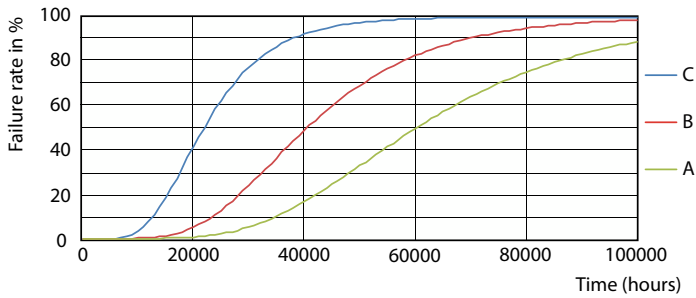

MASTER Value LEDtube T8

Photometric data

Lifetime

Lumen Maintenance Diagram - MAS LEDtube VLE 1500mm UO 23W 840 T8