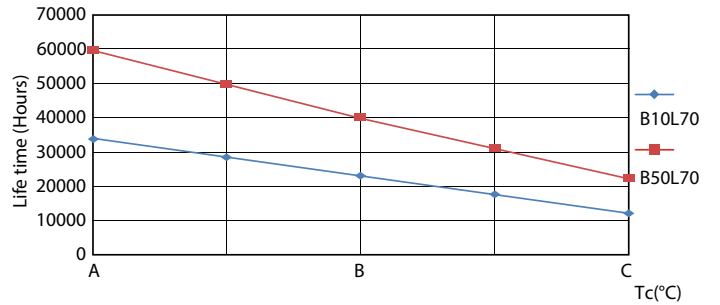

Life Expectancy Diagram - MAS LEDtube VLE 1500mm UO 23W 840 T8