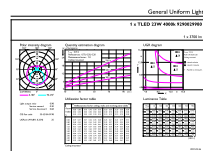

Photometric data

Spectral Power Distribution Colour - MAS LEDtube VLE 1500mm UO 23W 840 T8