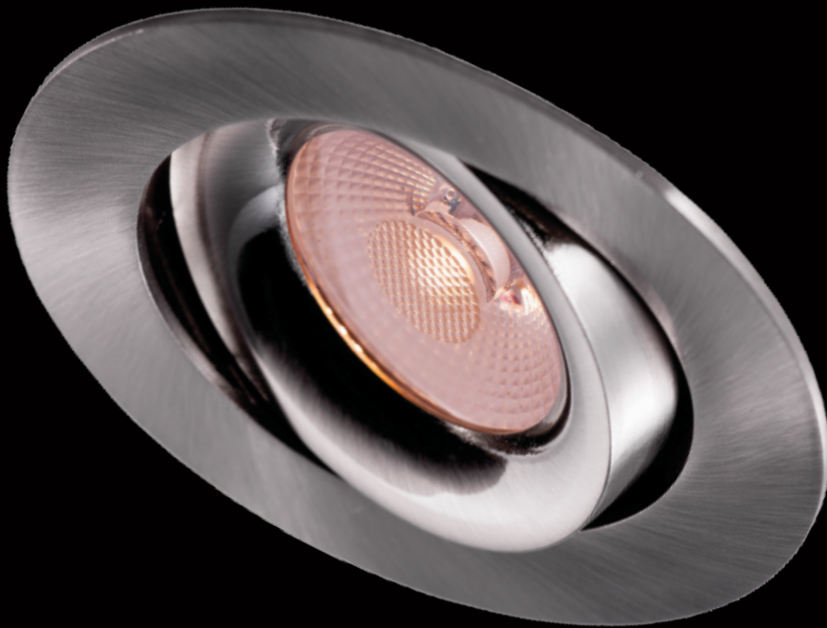

THORGEON

LIGHTING

LED SLIM DOWNLIGHT

03087

Manufactured in PRC

 thorgeon

LED
POWER
10W

LUMENS
800

COLOR
CCT

IP44

CUT SIZE
69mm

DIMM
5-100%

Hz
50-60

THORGEON

www.thorgeon.com
SIA "ATTA-1", Daugavgrivas street 77,
Riga, Latvia, LV-1007

4751029897350
Developed in Latvia