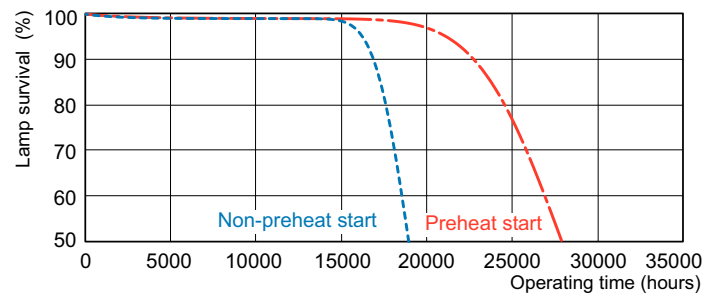

Photometric data

Spectral Power Distribution Colour - MASTER TL5 HE 14W/827 SLV/40

Lifetime

Life Expectancy Diagram - MASTER TL5 HE 14W/827 SLV/40

Life Expectancy Diagram - MASTER TL5 HE 14W/827 SLV/40

MASTER TL5 High Efficiency