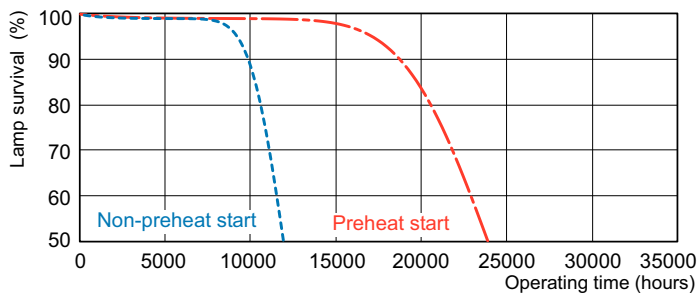

Material number (12NC)	927926082755
Full product name	MASTER TL5 HE 14W/827 SLV/40
EAN/UPC - Case	8711500867421

Dimensional drawing

Product	D (max)	A (max)	B (max)	B (min)	C (max)
MASTER TL5 HE 14W/827 SLV/40	17 mm	549.0 mm	556.1 mm	553.7 mm	563.2 mm

Photometric data

Spectral Power Distribution Colour - MASTER TL5 HE 14W/827 SLV/40

Lifetime

Life Expectancy Diagram - MASTER TL5 HE 14W/827 SLV/40

Life Expectancy Diagram - MASTER TL5 HE 14W/827 SLV/40

MASTER TL5 High Efficiency