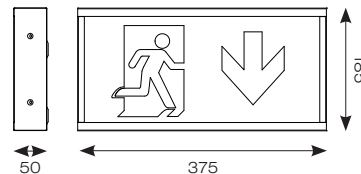

Watchman Lithium Exit Box

- Slim white steel LED exit box with legend
- LiFePO4 Lithium battery provides improved energy consumption, product reliability and lifetime
- Larger dimensions enables easy retrofit replacement of fluorescent products