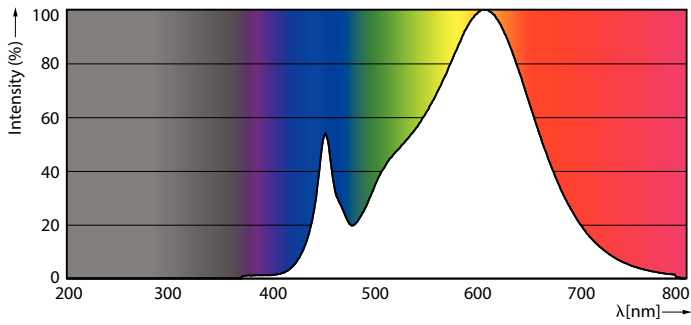

### Product data

General Information	
Cap-Base	G13 [Medium Bi-Pin Fluorescent]
Nominal lifetime	50,000 hour(s)
Switching Cycle	50,000
Lighting Technology	LED
Flux measurement reference	Sphere

Light Technical	
Color Code	830 [CCT of 3000K]
Beam Angle (Nom)	240 degree(s)
Luminous Flux	850 lumen
Color Designation	White (WH)
Correlated Color Temperature (Nom)	3000 K
Luminous Efficacy (rated) (Nom)	106.00 lm/W
Color Consistency	<6
Color rendering index (CRI)	80

## Photometric data

OSRAM PHOTOMETRIC DATA | Page 1/1

## Light Distribution Diagram

## Photometric data

Spectral Power Distribution Colour