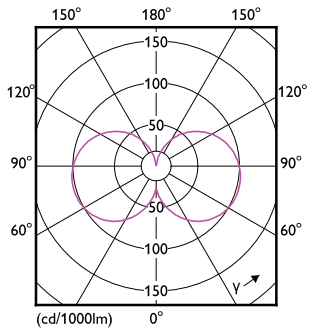

### Product data

General Information		Starting Time (Nom)	
Cap-Base	R7S [R7s]		0.5 s
Nominal lifetime	15,000 hour(s)	Warm-up time to 60% light	0.5 s
Switching Cycle	8,000	Power Factor (Fraction)	0.5
Lighting Technology	LED	Voltage (Nom)	220-240 V
Flux measurement reference	Sphere		
Light Technical		Temperature	
Color Code	830 [CCT of 3000K]	T-Case Maximum (Nom)	110 °C
Luminous Flux	810 lumen		
Color Designation	White (WH)	Controls and Dimming	
Correlated Color Temperature (Nom)	3000 K	Dimmable	No
Luminous Efficacy (rated) (Nom)	112.00 lm/W		
Color Consistency	<6	Mechanical and Housing	
Color rendering index (CRI)	80	Bulb Finish	Clear
LLMF At End Of Nominal Lifetime (Nom)	70 %	Bulb Shape	Linear
Operating and Electrical		Approval and Application	
Line Frequency	50 to 60 Hz	Suitable For Accent Lighting	No
Input Frequency	50 to 60 Hz	Energy Consumption kWh/1000 h	8 kWh
Power Consumption	7.2 W	EPREL Registration Number	624,213
Lamp Current (Nom)	40 mA	CE mark	Yes
Wattage Equivalent	60 W	EU RoHS compliant	Yes

## Product Data

Full product code	871951430397300
Order product name	CorePro R7S 118mm 7.2-60W 830
Order code	929002495002
Numerator - Quantity Per Pack	1
Numerator - Packs per outer box	10

Material number (12NC)	929002495002
Full product name	CorePro R7S 118mm 7.2-60W 830
EAN/UPC - Case	8719514303980

## Dimensional drawing

Product	D	C
CorePro R7S 118mm 7.2-60W 830	15 mm	118 mm

## Photometric data

Light Distribution Diagram - CorePro R7S 118mm 7.2-60W 830

Spectral Power Distribution Colour - CorePro R7S 118mm 7.2-60W 830