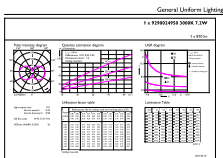

## Dimensional drawing

Product	D	C
CorePro R7S 118mm 7.2-60W 830	15 mm	118 mm

## Photometric data

Light Distribution Diagram - CorePro R7S 118mm 7.2-60W 830

Spectral Power Distribution Colour - CorePro R7S 118mm 7.2-60W 830