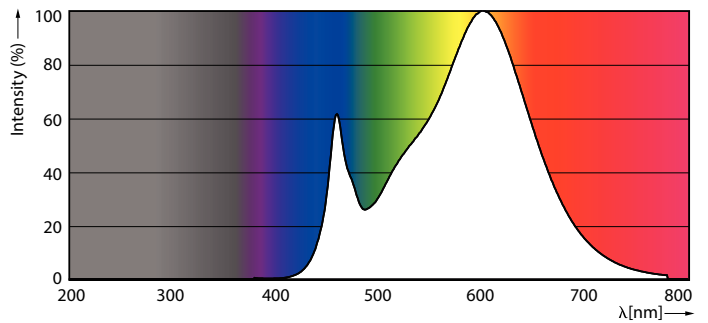

Spectral Power Distribution Colour - CorePro R7S 118mm 7.2-60W 830