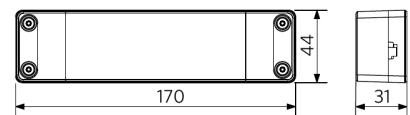

LEDPanelS-E4
Driver On/Off