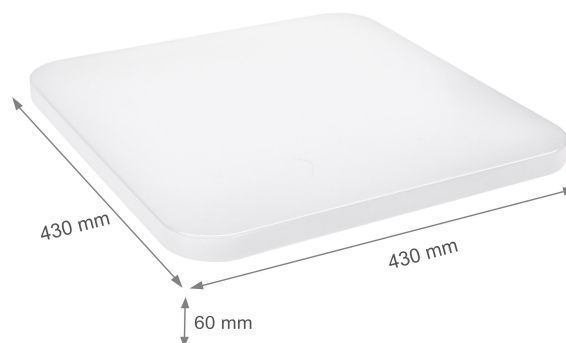

NYMPHEA 2

SLI031023NW

Plafond NYMPHEA 2, with a power of 36 W. Lights up with neutral light - the most universal colour (4000K), which is suitable for the rooms we use on a daily basis, ensuring comfort during everyday activities. Designed for surface mounting. The product is certified by the National Institute of Hygiene, so it can be used in rooms with high hygienic requirements.

Power	36 W	Voltage	230 V
Luminous flux*	2600 lm (120°)	Colour temperature	4000 K
Colour of light	Neutral white	Beam angle	120 °
Degree of protection (IP)	IP20		

Technical data

Code	SLI031023NW
Power	36 W
Nominal current	170 mA
Voltage	230 V
Energy efficiency class	G
Energy consumption	36 kWh/1000h
Frequency	50HZ Hz
Protection class	I
Power factor	0.9
Useful luminous flux*	2600 lm (120°)
Luminous flux**	2600 lm (360°)
Lamp efficacy	72 lm/W
Colour temperature	4000 K
Colour of light	Neutral white
Beam angle	120 °
RA	80
Uniformity of color SDCM max	5
Dimmable	No
Working temperature range	-20/+40 °
Lifespan	17000 h
Housing material	PLASTIC
Degree of protection (IP)	IP20
Colour	White
Dimension (AxBxC)	430x60 mm
For use	Inside
Assembly method	On the ceiling
Application	INT
Made in	PRC