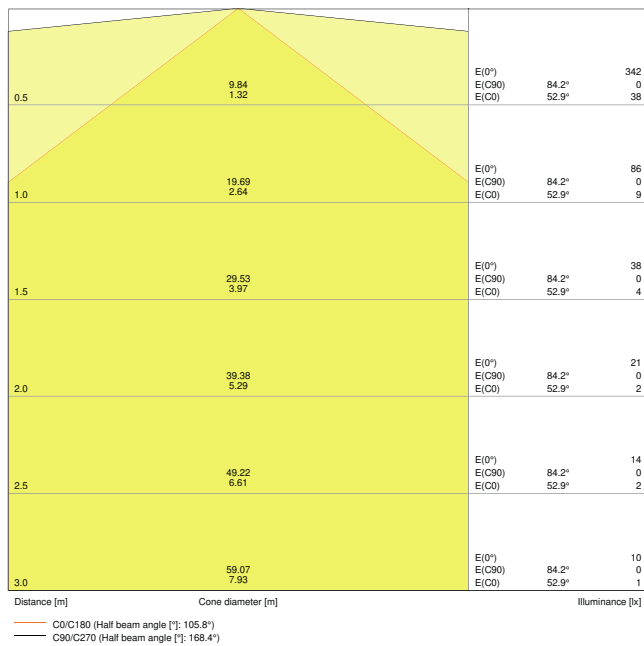

Product features

- Certified according to European norms (EN 60598-1:2015; EN 60598-2-22:2014)
- Luminaire suited for normal lighting and emergency lighting
- Self-contained luminaires
- Emergency lighting function: battery discharge time of 3 h
- Function test of emergency lighting: automatic (AT)
- Battery technology: LiFePO4
- Very high luminous efficacy: up to 125 lm/W
- Robust metal housing and PC diffuser
- Wiring at back side of luminaire
- Through wiring possible

Photometrical data

Luminous flux	4000 lm
Luminous efficacy	120 lm/W
Color temperature	4000 K
Light color (designation)	Cool White
Color rendering index Ra	\geq 80
Standard deviation of color matching	\leq 5 sdc _m
Photobiological safety group acc. to EN62778	RG0
Beam angle	120 °

LN UO 1200 33W4000K EM

LN UO 1200 33W4000K EM

Dimensions & Weight

Length	1168.00 mm
Width	62.00 mm
Height	74.00 mm
Product weight	1410.00 g

Materials & Colors

Product color	White
Housing color	White
Body material	Steel
Cover material	Polycarbonate (PC)