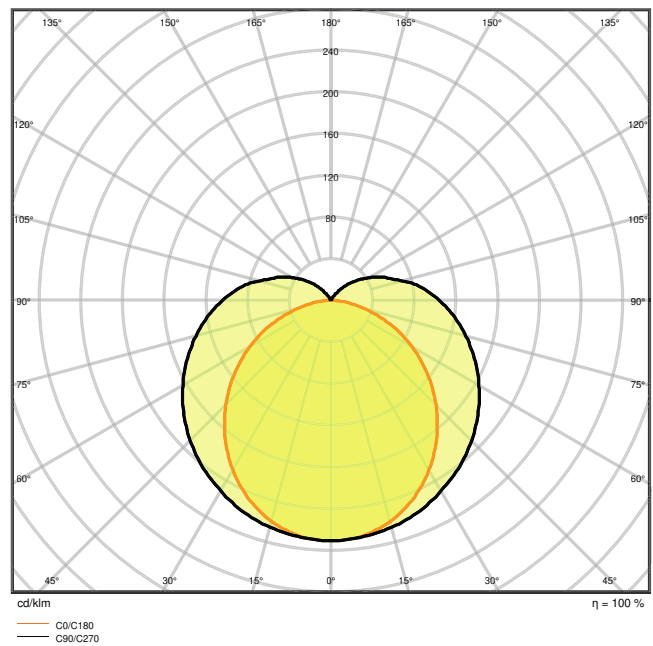

LN UO 1200 33W4000K EM