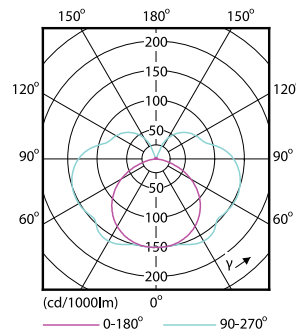

Spectral Power Distribution Colour - CorePro R7S 118mm 14-100W 840 D