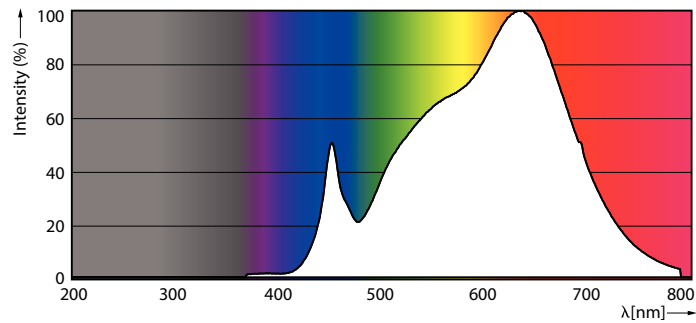

Product data

General Information		Luminous Flux in 90° Cone (Rated)	
Cap-Base	G53 [G53]		875 lumen
Nominal lifetime	40,000 hour(s)	Operating and Electrical	
Switching Cycle	50,000	Line Frequency	50 to 60 Hz
Lighting Technology	LED	Input Frequency	50 to 60 Hz
Flux measurement reference	Narrow Cone	Power Consumption	14.8 W
Light Technical		Lamp Current (Nom)	1,500 mA
Color Code	930 [CCT of 3000K]	Wattage Equivalent	75 W
Beam Angle (Nom)	45 degree(s)	Starting Time (Nom)	0.5 s
Luminous Flux	875 lumen	Warm-up time to 60% light	0.5 s
Luminous Intensity (Nom)	1,300 cd	Power Factor (Fraction)	0.7
Color Designation	White (WH)	Voltage (Nom)	ac electronic 12 V
Correlated Color Temperature (Nom)	3000 K	Temperature	
Luminous Efficacy (rated) (Nom)	59 lm/W	T-Case Maximum (Nom)	85 °C
Color Consistency	<4		
Color rendering index (CRI)	95		
LLMF At End Of Nominal Lifetime (Nom)	70 %		

Suitable For Accent Lighting	Yes
Energy Consumption kWh/1000 h	15 kWh
EPREL Registration Number	648,246
CE mark	Yes
EU RoHS compliant	Yes

Product Data

Full product code	871951433385700
Order product name	MAS ExpertColor 14.8-75W 930 AR111 45D
Order code	929003042902
Numerator - Quantity Per Pack	1
Numerator - Packs per outer box	6
Material number (12NC)	929003042902
Full product name	MAS ExpertColor 14.8-75W 930 AR111 45D
EAN/UPC - Case	8719514333864

Dimensional drawing

Product	D	C
MAS ExpertColor 14.8-75W 930 AR111 45D	111 mm	61 mm

Photometric data

Spectral Power Distribution Colour - MAS ExpertColor 14.8-75W 930 AR111 45D

MASTER LEDspot ExpertColor AR111