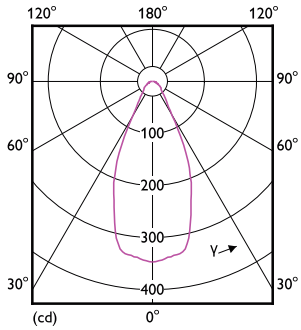

Product data

General Information		Luminous Flux in 90° Cone (Rated)	
Cap-Base	G53 [G53]		875 lumen
Nominal lifetime	40,000 hour(s)	Operating and Electrical	
Switching Cycle	50,000	Line Frequency	50 to 60 Hz
Lighting Technology	LED	Input Frequency	50 to 60 Hz
Flux measurement reference	Narrow Cone	Power Consumption	14.8 W
Light Technical		Lamp Current (Nom)	1,500 mA
Color Code	930 [CCT of 3000K]	Wattage Equivalent	75 W
Beam Angle (Nom)	45 degree(s)	Starting Time (Nom)	0.5 s
Luminous Flux	875 lumen	Warm-up time to 60% light	0.5 s
Luminous Intensity (Nom)	1,300 cd	Power Factor (Fraction)	0.7
Color Designation	White (WH)	Voltage (Nom)	ac electronic 12 V
Correlated Color Temperature (Nom)	3000 K	Temperature	
Luminous Efficacy (rated) (Nom)	59 lm/W	T-Case Maximum (Nom)	85 °C
Color Consistency	<4		
Color rendering index (CRI)	95		
LLMF At End Of Nominal Lifetime (Nom)	70 %		

Dimensional drawing

Product	D	C
MAS ExpertColor 14.8-75W 930 AR111 45D	111 mm	61 mm

Photometric data

Spectral Power Distribution Colour - MAS ExpertColor 14.8-75W 930 AR111 45D

MASTER LEDspot ExpertColor AR111

Photometric data

Light Distribution Diagram - MAS ExpertColor 14.8-75W 930 AR111 45D

Lifetime

Life Expectancy Diagram - MAS ExpertColor 14.8-75W 930 AR111 45D

Lumen Maintenance Diagram - MAS ExpertColor 14.8-75W 930 AR111 45D