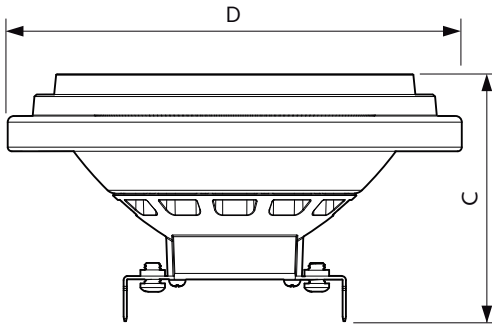

Dimensional drawing

Product	D	C
MAS ExpertColor 14.8-75W 930 AR111 45D	111 mm	61 mm

Photometric data

Spectral Power Distribution Colour - MAS ExpertColor 14.8-75W 930 AR111 45D

MASTER LEDspot ExpertColor AR111