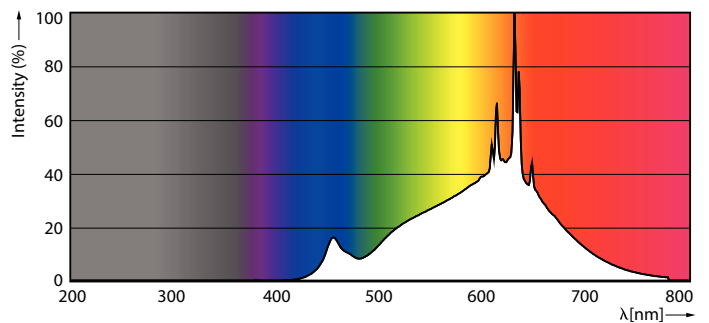

Product data

General Information		Color rendering index (CRI)	
Cap-Base	G53 [G53]		95
EU RoHS compliant	Yes	LLMF At End Of Nominal Lifetime (Nom)	70 %
Nominal lifetime	40,000 hour(s)	Luminous Flux in 90° Cone (Rated)	1,270 lumen
Switching Cycle	50,000	Operating and Electrical	
Lighting Technology	LED	Line Frequency	50 to 60 Hz
Flux measurement reference	Narrow Cone	Input Frequency	50 to 60 Hz
Brand	Philips	Power Consumption	20 W
Light Technical		Lamp Current (Nom)	2,000 mA
Color Code	927 [CCT of 2700K]	Wattage Equivalent	100 W
Beam Angle (Nom)	24 degree(s)	Starting Time (Nom)	0.5 s
Luminous Flux	1,270 lumen	Warm-up time to 60% light	0.5 s
Luminous Intensity (Nom)	4,000 cd	Power Factor (Fraction)	0.7
Color Designation	Warm White (WW)	Voltage (Nom)	12 V
Correlated Color Temperature (Nom)	2700 K	Voltage (Nom)	12 V
Luminous Efficacy (rated) (Nom)	63 lm/W	Temperature	
Color Consistency	<4	Ambient temperature range	-20 °C to 45 °C

Dimensional drawing

Product	D	C
MAS LEDExpertColor 20-100W 927 AR111 24D	111 mm	62 mm

Photometric data

Light Distribution Diagram - MAS LEDExpertColor 20-100W 927 AR111 24D

Spectral Power Distribution Colour - MAS LEDExpertColor 20-100W 927 AR111 24D

MASTER LEDspot ExpertColor AR111

Photometric data

Lifetime

Life Expectancy Diagram - MAS LEDExpertColor 20-100W 927 AR111 24D

Lumen Maintenance Diagram - MAS LEDExpertColor 20-100W 927 AR111 24D