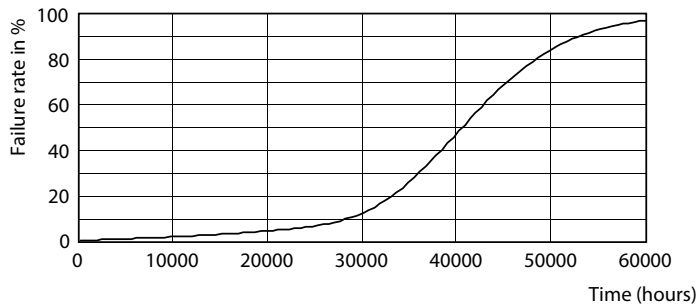

MASTER LEDspot ExpertColor AR111

Photometric data

Lifetime

Life Expectancy Diagram - MAS LEDExpertColor 20-100W 927 AR111 24D

Lumen Maintenance Diagram - MAS LEDExpertColor 20-100W 927 AR111 24D