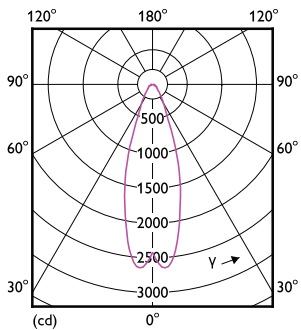

Product data

General Information		Color rendering index (CRI)	
Cap-Base	G53 [G53]		95
EU RoHS compliant	Yes	LLMF At End Of Nominal Lifetime (Nom)	70 %
Nominal lifetime	40,000 hour(s)	Luminous Flux in 90° Cone (Rated)	1,270 lumen
Switching Cycle	50,000	Operating and Electrical	
Lighting Technology	LED	Line Frequency	50 to 60 Hz
Flux measurement reference	Narrow Cone	Input Frequency	50 to 60 Hz
Brand	Philips	Power Consumption	20 W
Light Technical		Lamp Current (Nom)	2,000 mA
Color Code	927 [CCT of 2700K]	Wattage Equivalent	100 W
Beam Angle (Nom)	24 degree(s)	Starting Time (Nom)	0.5 s
Luminous Flux	1,270 lumen	Warm-up time to 60% light	0.5 s
Luminous Intensity (Nom)	4,000 cd	Power Factor (Fraction)	0.7
Color Designation	Warm White (WW)	Voltage (Nom)	12 V
Correlated Color Temperature (Nom)	2700 K	Voltage (Nom)	12 V
Luminous Efficacy (rated) (Nom)	63 lm/W	Temperature	
Color Consistency	<4	Ambient temperature range	-20 °C to 45 °C

Product Data

Full product code	871951442965900
Order product name	MAS LEDExpertColor 20-100W 927 AR111 24D
Order code	929003478602
Numerator - Quantity Per Pack	1
Numerator - Packs per outer box	6
Material number (12NC)	929003478602
Net weight	0.162 kg
Full product name	MAS LEDExpertColor 20-100W 927 AR111 24D
EAN/UPC - Case	8719514429666

Dimensional drawing

Product	D	C
MAS LEDExpertColor 20-100W 927 AR111 24D	111 mm	62 mm

Photometric data

Light Distribution Diagram - MAS LEDExpertColor 20-100W 927 AR111 24D

Spectral Power Distribution Colour - MAS LEDExpertColor 20-100W 927 AR111 24D