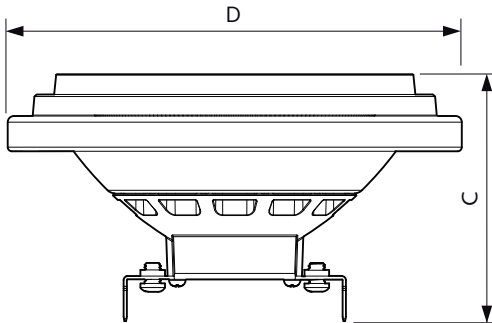

Product data

General Information		Color rendering index (CRI)	
Cap-Base	G53 [G53]		95
EU RoHS compliant	Yes	LLMF At End Of Nominal Lifetime (Nom)	70 %
Nominal lifetime	40,000 hour(s)	Luminous Flux in 90° Cone (Rated)	1,270 lumen
Switching Cycle	50,000	Operating and Electrical	
Lighting Technology	LED	Line Frequency	50 to 60 Hz
Flux measurement reference	Narrow Cone	Input Frequency	50 to 60 Hz
Brand	Philips	Power Consumption	20 W
Light Technical		Lamp Current (Nom)	2,000 mA
Color Code	927 [CCT of 2700K]	Wattage Equivalent	100 W
Beam Angle (Nom)	24 degree(s)	Starting Time (Nom)	0.5 s
Luminous Flux	1,270 lumen	Warm-up time to 60% light	0.5 s
Luminous Intensity (Nom)	4,000 cd	Power Factor (Fraction)	0.7
Color Designation	Warm White (WW)	Voltage (Nom)	12 V
Correlated Color Temperature (Nom)	2700 K	Voltage (Nom)	12 V
Luminous Efficacy (rated) (Nom)	63 lm/W	Temperature	
Color Consistency	<4	Ambient temperature range	-20 °C to 45 °C

Dimensional drawing

Product	D	C
MAS LEDExpertColor 20-100W 927 AR111 24D	111 mm	62 mm

Photometric data

Light Distribution Diagram - MAS LEDExpertColor 20-100W 927 AR111 24D

Spectral Power Distribution Colour - MAS LEDExpertColor 20-100W 927 AR111 24D