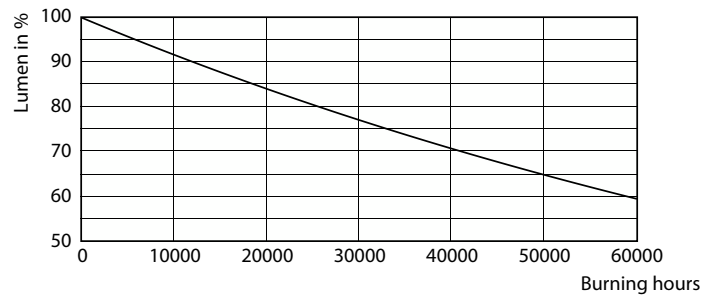

MASTER LEDspot ExpertColor AR111

Photometric data

Lifetime

Life Expectancy Diagram - MAS LEDExpertColor 20-100W 927 AR111 24D

Lumen Maintenance Diagram - MAS LEDExpertColor 20-100W 927 AR111 24D