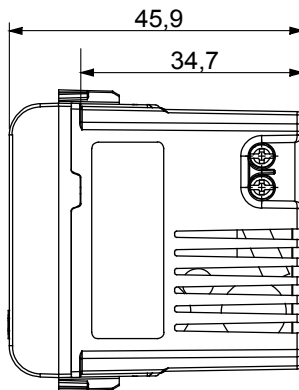

Product Data Sheet

GW12447

CHORUSMART - Domestic range

Wide range of control devices, sockets for power supply (conforming to national and international standards) signal pick-up, climate control, comfort management, technical alarm signalling and emergency lighting management. The ChoruSmart modular devices are available in five colours, glossy white, satin white, natural beige, satin black and lacquered titanium and in various sizes from 1/2, 1, 2 and 3 modules. Thanks to the mounting supports for rectangular, square and round boxes, endless combinations can be created with the ChoruSmart range of plates.

Category	USB power supply	Colour	Satin black
Supply voltage	100 ÷ 240 V ac - 50/60 Hz	Standard	IEC 62368-1:2018; EN 61000-6-1; EN 61000-6-3
Wiring terminals	With screw	Terminal tightening capacity stranded cables (mm²)	min. 1 - max. 1,5 mm²
Terminal tightening capacity solid cables (mm²)	min. 1 - max. 1,5 mm²	Material	Technopolymer
Electrocod	0144		

DIMENSIONAL

STANDARDS/APPROVALS