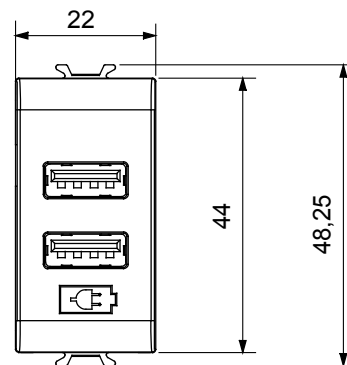

Product Data Sheet

GW12447

CHORUSMART - Domestic range

Wide range of control devices, sockets for power supply (conforming to national and international standards) signal pick-up, climate control, comfort management, technical alarm signalling and emergency lighting management. The ChoruSmart modular devices are available in five colours, glossy white, satin white, natural beige, satin black and lacquered titanium and in various sizes from 1/2, 1, 2 and 3 modules. Thanks to the mounting supports for rectangular, square and round boxes, endless combinations can be created with the ChoruSmart range of plates.

Category	USB power supply	Colour	Satin black
Supply voltage	100 ÷ 240 V ac - 50/60 Hz	Standard	IEC 62368-1:2018; EN 61000-6-1; EN 61000-6-3
Wiring terminals	With screw	Terminal tightening capacity stranded cables (mm²)	min. 1 - max. 1,5 mm²
Terminal tightening capacity solid cables (mm²)	min. 1 - max. 1,5 mm²	Material	Technopolymer
Electrocod	0144		

DIMENSIONAL

STANDARDS/APPROVALS