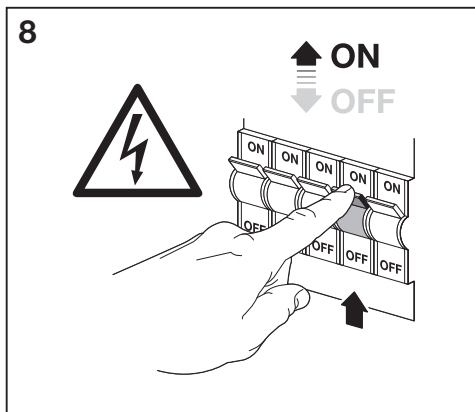

mm

	W	L	H
DECOR SPOT PLUTO 1 SPOT	122	90	90
DECOR SPOT PLUTO 2 SPOT	90	298	108
DECOR SPOT PLUTO 3 SPOT	90	498	108
DECOR SPOT PLUTO 4 SPOT	90	698	108

1

ON
OFF

2

3

DÉCOR SPOT PLUTO

	EAN	n	LED	QR code	ENERGY * X =
DECOR SPOT PLUTO 90MM 4.8W 830 WT	4058075827882	1	AC57255		F
DECOR SPOT PLUTO 90MM 4.8W 830 BK	4058075833395	1	AC57255		
DECOR SPOT PLUTO 298MM 9.6W 830 WT	4058075827905	2	AC57255		F
DECOR SPOT PLUTO 298MM 9.6W 830 BK	4058075833418	2	AC57255		
DECOR SPOT PLUTO 498MM 14.4W 830 WT	4058075827929	3	AC57255		F
DECOR SPOT PLUTO 498MM 14.4W 830 BK	4058075833432	3	AC57255		
DECOR SPOT PLUTO 698MM 19.2W 830 WT	4058075827943	4	AC57255		F
DECOR SPOT PLUTO 698MM 19.2W 830 BK	4058075833456	4	AC57255		