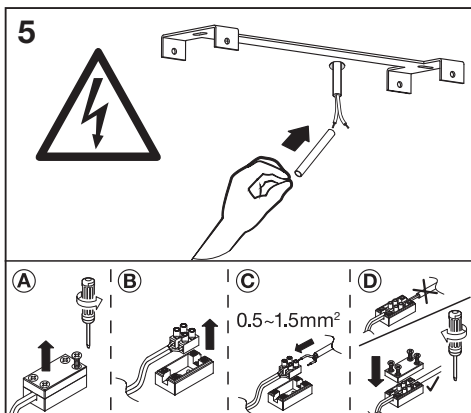

mm

	W	L	H
DECOR SPOT PLUTO 1 SPOT	122	90	90
DECOR SPOT PLUTO 2 SPOT	90	298	108
DECOR SPOT PLUTO 3 SPOT	90	498	108
DECOR SPOT PLUTO 4 SPOT	90	698	108

1

ON
OFF

2

3

DÉCOR SPOT PLUTO

	EAN	n	LED	QR code	ENERGY * X =
DECOR SPOT PLUTO 90MM 4.8W 830 WT	4058075827882	1	AC57255		F
DECOR SPOT PLUTO 90MM 4.8W 830 BK	4058075833395	1	AC57255		
DECOR SPOT PLUTO 298MM 9.6W 830 WT	4058075827905	2	AC57255		F
DECOR SPOT PLUTO 298MM 9.6W 830 BK	4058075833418	2	AC57255		
DECOR SPOT PLUTO 498MM 14.4W 830 WT	4058075827929	3	AC57255		F
DECOR SPOT PLUTO 498MM 14.4W 830 BK	4058075833432	3	AC57255		
DECOR SPOT PLUTO 698MM 19.2W 830 WT	4058075827943	4	AC57255		F
DECOR SPOT PLUTO 698MM 19.2W 830 BK	4058075833456	4	AC57255		