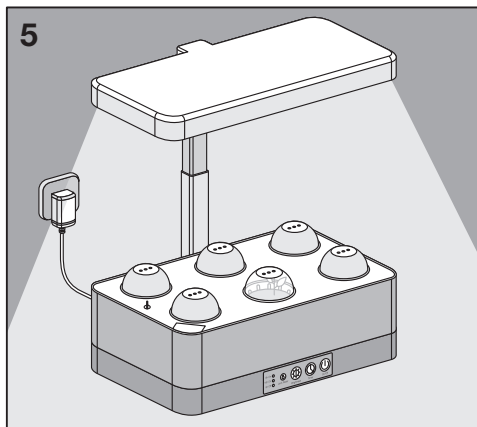

6

8h On ○				
16h On ○		Brightness	Timer	On/Off
8h Off ○	Lack Water			

↓	↓	↓	↓
Max. Min.	1x = 100% 2x = 60% 3x = 30%	0x = 24h On ○ 1x = 8h On 16h Off ☀ 2x = 16h On 8h Off ☀ 3x = 8h Off 16h On ☀	1x = On / Off ↓ = Timer