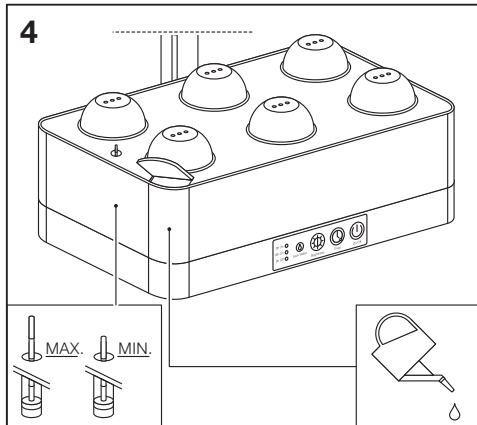

6

8h On ○				
16h On ○		Brightness	Timer	On/Off
8h Off ○	Lack Water			

↓	↓	↓	↓
Max. Min.	1x = 100% 2x = 60% 3x = 30%	0x = 24h On ○ 1x = 8h On 16h Off ☀ 2x = 16h On 8h Off ☀ 3x = 8h Off 16h On ☀	1x = On / Off ↓ = Timer