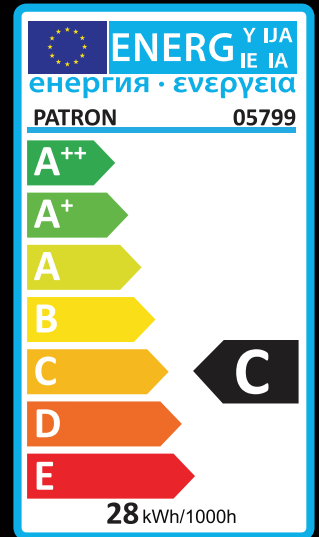

PATRON

HALOGEN BULB

05799

Manufactured in PRC

35mm

POWER
28W

LUMENS
370

240V

B35

COLOR
2700K

E27

2000h

5000

<1 sek

DIMM
0%-100%

Strada Ștefan cel Mare 2/20,
Strășeni, Moldova