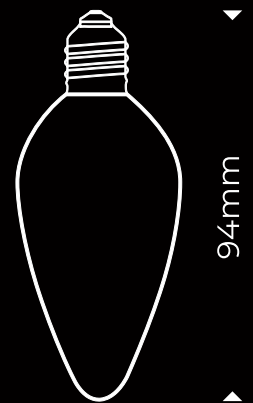

PATRON

HALOGEN BULB

05799

Manufactured in PRC

35mm

POWER
28W

LUMENS
370

240V

B35

COLOR
2700K

E27

2000h

5000

<1 sek

DIMM
0%-100%

Strada Ștefan cel Mare 2/20,
Strășeni, Moldova