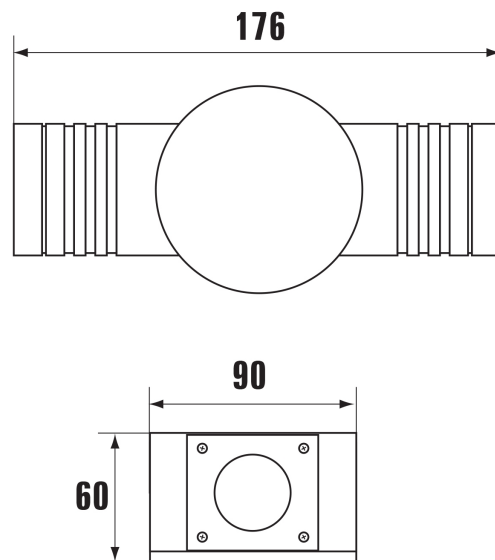

# SLI003012CW

SLI003012CW

---

IP44

---

Power	<b>3,6 W</b>	Voltage	<b>230 V</b>
Colour temperature	<b>6000 K</b>	Colour of light	<b>CW</b>
Beam angle	<b>45 °</b>	Degree of protection (IP)	<b>IP44</b>

---

## Technical data

Code	SLI003012CW
Power	3,6 W
Nominal current	30 mA
Voltage	230 V
Energy consumption	4 kWh/1000h
Frequency	50HZ Hz
Protection class	I
Power supply included	+
Luminous flux**	220 lm (360°)
Lamp efficacy	61 lm/W
Colour temperature	6000 K
Colour of light	CW
Beam angle	45 °
RA	80
Uniformity of color SDCM max	5
Dimmable	No
Working temperature range	-20/+40 °
Lifespan	17000 h
Housing material	Aluminum
Degree of protection (IP)	IP44
Colour	Gray
Dimension (AxBxC)	176x90x60 mm
For use	Inside/Outside
Assembly method	On the ceiling
Application	INT/EXT
Made in	PRC