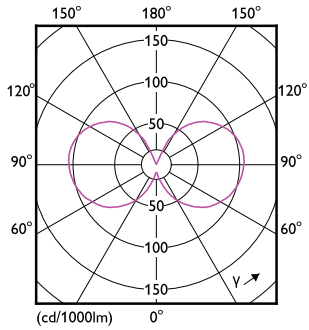

Product data

General Information		Operating and Electrical	
Cap-Base	E14 [E14]	Line Frequency	50 to 60 Hz
Nominal lifetime	15,000 hour(s)	Input Frequency	50 to 60 Hz
Switching Cycle	20,000	Power Consumption	4.3 W
Lighting Technology	LED	Lamp Current (Nom)	40 mA
Flux measurement reference	Sphere	Wattage Equivalent	40 W
		Starting Time (Nom)	0.5 s
		Warm-up time to 60% light	0.5 s
		Power Factor (Fraction)	0.48
		Voltage (Nom)	220-240 V
Light Technical		Temperature	
Color Code	840 [CCT of 4000K]	T-Case Maximum (Nom)	45 °C
Luminous Flux	470 lumen		
Color Designation	Cool White (CW)	Controls and Dimming	
Correlated Color Temperature (Nom)	4000 K	Dimmable	No
Luminous Efficacy (rated) (Nom)	109.00 lm/W		
Color Consistency	<6		
Color rendering index (CRI)	80		
LLMF At End Of Nominal Lifetime (Nom)	70 %		

Dimensional drawing

Product	D	C
CorePro LEDLusterND4.3-40W E14 840P45CLG	45 mm	80 mm

Photometric data

CorePro GLASS LED candles and lusters

Photometric data

Light Distribution Diagram - CorePro LEDLusterND4.3-40W E14 840P45CLG