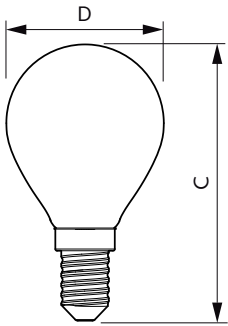

Product data

General Information		Operating and Electrical	
Cap-Base	E14 [E14]	Line Frequency	50 to 60 Hz
Nominal lifetime	15,000 hour(s)	Input Frequency	50 to 60 Hz
Switching Cycle	20,000	Power Consumption	4.3 W
Lighting Technology	LED	Lamp Current (Nom)	40 mA
Flux measurement reference	Sphere	Wattage Equivalent	40 W
		Starting Time (Nom)	0.5 s
		Warm-up time to 60% light	0.5 s
		Power Factor (Fraction)	0.48
		Voltage (Nom)	220-240 V
Light Technical		Temperature	
Color Code	840 [CCT of 4000K]	T-Case Maximum (Nom)	45 °C
Luminous Flux	470 lumen		
Color Designation	Cool White (CW)	Controls and Dimming	
Correlated Color Temperature (Nom)	4000 K	Dimmable	No
Luminous Efficacy (rated) (Nom)	109.00 lm/W		
Color Consistency	<6		
Color rendering index (CRI)	80		
LLMF At End Of Nominal Lifetime (Nom)	70 %		

CorePro GLASS LED candles and lusters

Mechanical and Housing

Bulb Finish	Clear
Bulb Shape	P45 [P 45mm]

Approval and Application

Energy Consumption kWh/1000 h	5 kWh
EPREL Registration Number	387,418
CE mark	Yes
EU RoHS compliant	Yes

Dimensional drawing

Product	D	C
CorePro LEDLusterND4.3-40W E14 840P45CLG	45 mm	80 mm

Photometric data

CorePro GLASS LED candles and lusters

Photometric data

Light Distribution Diagram - CorePro LEDLusterND4.3-40W E14 840P45CLG