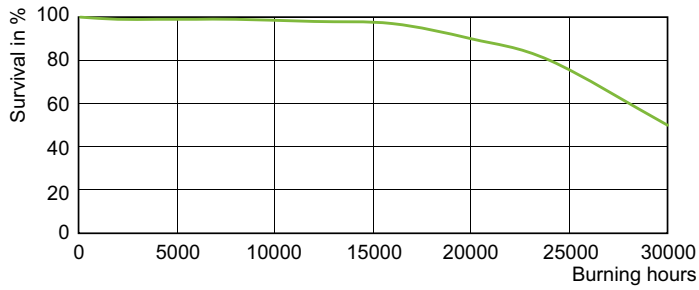

MASTER CosmoWhite CPO-TW & CPO-TW Xtra

Lifetime

Life Expectancy Diagram - MST CosmoWh CPO-TW Xtra 140W/728 PGZ12

Lumen Maintenance Diagram - MST CosmoWh CPO-TW Xtra 140W/728 PGZ12