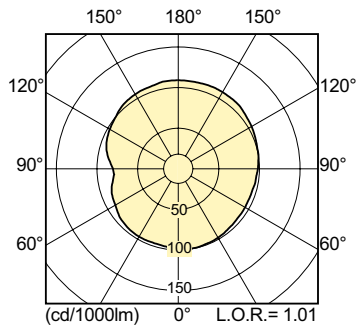

Light Technical	
Color Code	728 [CCT of 2800K]
Luminous Flux	17,600 lumen
Color Designation	White (WH)
Chromaticity Coordinate X (Nom)	0.447
Chromaticity Coordinate Y (Nom)	0.4
Correlated Color Temperature (Nom)	2800 K
Luminous Efficacy (rated) (Nom)	125 lm/W
Color rendering index (CRI)	72

Product Data

Full product code	871150020853815
Order product name	MST CosmoWh CPO-TW Xtra 140W/728 PGZ12
Order code	928088805127
Numerator - Quantity Per Pack	1
Numerator - Packs per outer box	12
Material number (12NC)	928088805127
Full product name	MST CosmoWh CPO-TW Xtra 140W/728 PGZ12
EAN/UPC - Case	8711500208545

Dimensional drawing

Product	D (max)	D	O	L	C (max)
MST CosmoWh CPO-TW Xtra 140W/728 PGZ12	20 mm	19 mm	22 mm	66 mm	150 mm

Photometric data

Light Distribution Diagram - MST CosmoWh CPO-TW Xtra 140W/728 PGZ12