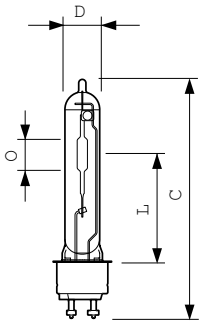

MASTER CosmoWhite CPO-TW & CPO-TW Xtra

Controls and Dimming

Dimmable	Yes
----------	-----

Mechanical and Housing

Bulb Finish	Clear
Bulb Shape	T19 [T 19mm]

Approval and Application

Mercury (Hg) Content (Max)	3.9 mg
Mercury (Hg) Content (Nom)	3.9 mg
Energy Consumption kWh/1000 h	141 kWh
EPREL Registration Number	473,349

Product Data

Full product code	871150020853815
Order product name	MST CosmoWh CPO-TW Xtra 140W/728 PGZ12
Order code	928088805127
Numerator - Quantity Per Pack	1
Numerator - Packs per outer box	12
Material number (12NC)	928088805127
Full product name	MST CosmoWh CPO-TW Xtra 140W/728 PGZ12
EAN/UPC - Case	8711500208545

Dimensional drawing

Product	D (max)	D	O	L	C (max)
MST CosmoWh CPO-TW Xtra 140W/728 PGZ12	20 mm	19 mm	22 mm	66 mm	150 mm

Photometric data

Light Distribution Diagram - MST CosmoWh CPO-TW Xtra 140W/728 PGZ12