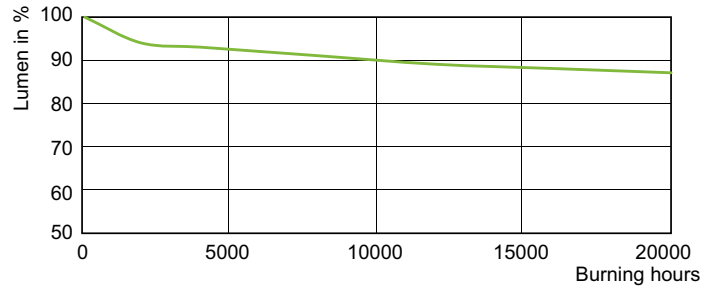

MASTER CosmoWhite CPO-TW & CPO-TW Xtra

Lifetime

Life Expectancy Diagram - MST CosmoWh CPO-TW Xtra 140W/728 PGZ12

Lumen Maintenance Diagram - MST CosmoWh CPO-TW Xtra 140W/728 PGZ12