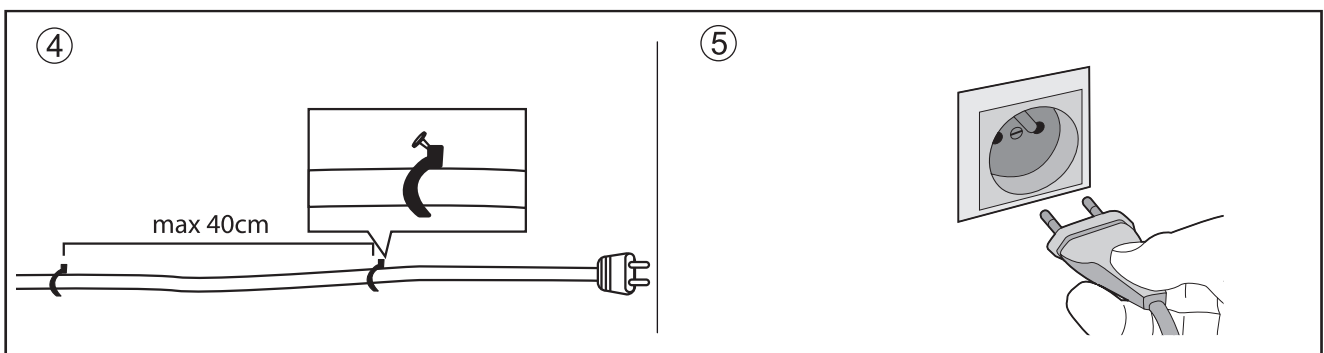

## LED T5 batten DIM

Version date 06-14-2017  
www.opple.com

Item Code	CCT	length (mm)	kg
140062783	4000K	600	0.29
140062784	3000K	600	0.29
140062785	4000K	1200	0.41
140062786	3000K	1200	0.41

Opplé Lighting Electronic (Zhongshan) Co., Ltd.  
528422  
Building A, No.275 Dongan Bei Road,  
Haizhou District, Guzhen Town,  
Zhongshan City, Guangdong, China.