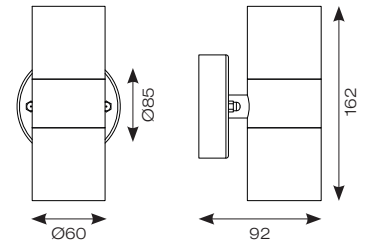

Acero Bi-directional Wall Light

- GU10 wall light suitable for residential applications (supplied less lamp)
- 316L Marine grade stainless steel bi-directional wall light
- Stainless steel, black and copper finishes available
- Discrete PIR option available
- Option to add Bluetooth and WiFi enabled smart GU10 lamp(s)
 - AOCTOW/GU10LED/TW
 - AOCTOW/GU10LED/RGBTW

Matching
Acero GU10 Spike Light
see p388

1 metre - 7 metres
10 seconds to 5 minutes
10 to 2000 LUX

Stainless Steel

OCTO
Compatible

Connected by
WIZ

Black

Copper - PIR

INPUT	HERTZ	TEMP	CLASS	IP	IK
220-240V	50/60Hz	-10°C to 40°C	1	IP44	IK06

CODE	DESCRIPTION	MAX WATTAGE	TRADE
AACERO/WL/SSL	GU10 - Stainless Steel	50W	£28.45
AACERO/WL/BLK	GU10 - Black		£28.45
AACERO/WL/COP	GU10 - Copper		£33.30
AACERO/WL/SSL/PIR	GU10 - Stainless Steel - PIR		£65.70
AACERO/WL/BLK/PIR	GU10 - Black - PIR		£65.70
AACERO/WL/COP/PIR	GU10 - Copper - PIR		£71.00