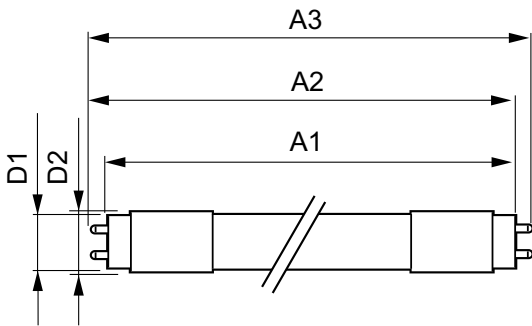

Product data

General Information		LLMF At End Of Nominal Lifetime (Nom) 70 %	
Cap-Base	G13 [Medium Bi-Pin Fluorescent]		
Nominal lifetime	60,000 hour(s)		
Switching Cycle	50,000		
Lighting Technology	LED		
Flux measurement reference	Sphere		
Light Technical		Operating and Electrical	
Color Code	830 [CCT of 3000K]	Line Frequency	50 to 60 Hz
Beam Angle (Nom)	190 degree(s)	Input Frequency	50 to 60 Hz
Luminous Flux	3,400 lumen	Power Consumption	23 W
Color Designation	White (WH)	Lamp Current (Nom)	106 mA
Correlated Color Temperature (Nom)	3000 K	Starting Time (Nom)	0.5 s
Luminous Efficacy (rated) (Nom)	147.00 lm/W	Warm-up time to 60% light	0.5 s
Color Consistency	<6	Power Factor (Fraction)	0.9
Color rendering index (CRI)	80	Voltage (Nom)	220-240 V
		Temperature	
		Ambient temperature range	-20 °C to 45 °C
		T-Case Maximum (Nom)	60 °C

MASTER Value LEDtube Universal T8

Controls and Dimming	
Dimmable	No
Mechanical and Housing	
Bulb Finish	Frosted
Bulb Material	Glass
Product Length	1,500 mm
Bulb Shape	Tube, double-ended
Approval and Application	
Energy Saving Product	Yes
Approval Marks	RoHS compliance TUV CE marking KEMA Keur certificate
Energy Consumption kWh/1000 h	23 kWh
EPREL Registration Number	403,661
CE mark	Yes

EU RoHS compliant	Yes
Product Data	
Full product code	871951431674400
Order product name	MAS LEDtube VLE UN 1500mm UO 23W830 T8
Order code	929002997302
Numerator - Quantity Per Pack	1
Numerator - Packs per outer box	10
Material number (12NC)	929002997302
Full product name	MAS LEDtube VLE UN 1500mm UO 23W830 T8
EAN/UPC - Case	8719514316751

Dimensional drawing

Product	D1	D2	A1	A2	A3
MAS LEDtube VLE UN 1500mm UO 23W830 T8	26 mm	28 mm	1,500 mm	1,506 mm	1,514 mm

Photometric data

Spectral Power Distribution Colour - MAS LEDtube VLE UN 1500mm UO 23W830 T8