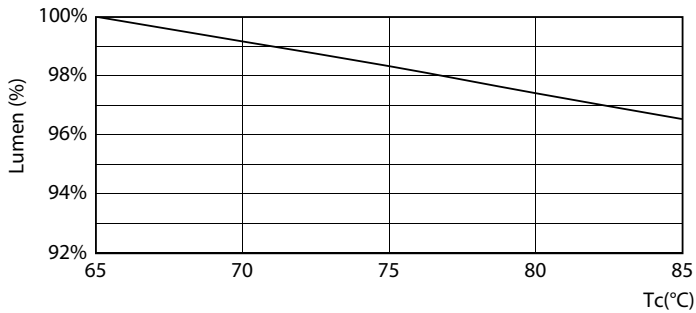

Lifetime

Lumen Maintenance Diagram - MAS LEDtube VLE UN 1500mm UO 23W830 T8