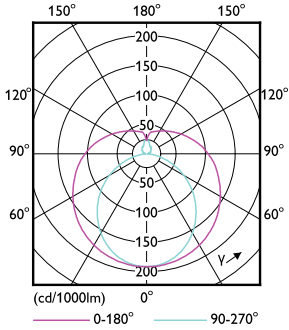

Product data

General Information		LLMF At End Of Nominal Lifetime (Nom) 70 %	
Cap-Base	G13 [Medium Bi-Pin Fluorescent]		
Nominal lifetime	60,000 hour(s)		
Switching Cycle	50,000		
Lighting Technology	LED		
Flux measurement reference	Sphere		
Light Technical		Operating and Electrical	
Color Code	830 [CCT of 3000K]	Line Frequency	50 to 60 Hz
Beam Angle (Nom)	190 degree(s)	Input Frequency	50 to 60 Hz
Luminous Flux	3,400 lumen	Power Consumption	23 W
Color Designation	White (WH)	Lamp Current (Nom)	106 mA
Correlated Color Temperature (Nom)	3000 K	Starting Time (Nom)	0.5 s
Luminous Efficacy (rated) (Nom)	147.00 lm/W	Warm-up time to 60% light	0.5 s
Color Consistency	<6	Power Factor (Fraction)	0.9
Color rendering index (CRI)	80	Voltage (Nom)	220-240 V
		Temperature	
		Ambient temperature range	-20 °C to 45 °C
		T-Case Maximum (Nom)	60 °C

Dimensional drawing

Product	D1	D2	A1	A2	A3
MAS LEDtube VLE UN 1500mm UO 23W830 T8	26 mm	28 mm	1,500 mm	1,506 mm	1,514 mm

Photometric data

Spectral Power Distribution Colour - MAS LEDtube VLE UN 1500mm UO 23W830 T8

MASTER Value LEDtube Universal T8

Photometric data

Light Distribution Diagram - MAS LEDtube VLE UN 1500mm UO 23W830 T8

Lifetime

Lumen Maintenance Diagram - MAS LEDtube VLE UN 1500mm UO 23W830 T8

Lumen Maintenance Diagram - MAS LEDtube VLE UN 1500mm UO 23W830 T8