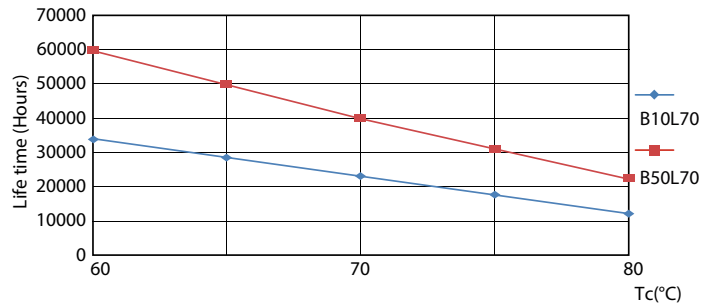

Lumen Maintenance Diagram - MAS LEDtube VLE UN 1500mm UO 23W830 T8

Life Expectancy Diagram - MAS LEDtube VLE UN 1500mm UO 23W830 T8