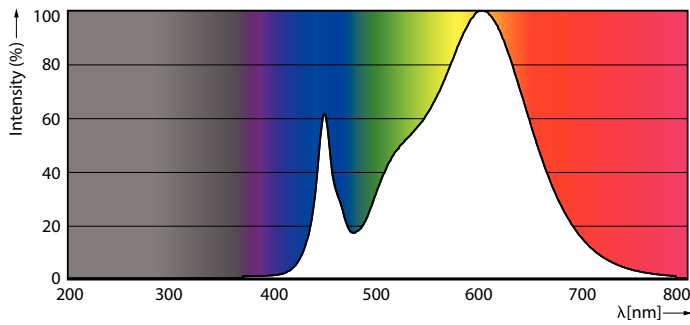

Photometric data

Spectral Power Distribution Colour - MAS LEDtube VLE UN 1500mm UO 23W830 T8