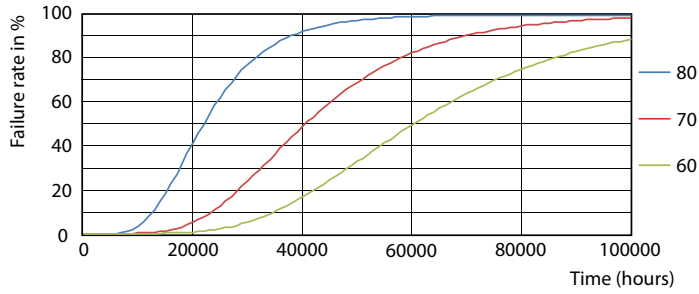

MASTER Value LEDtube Universal T8

Lifetime

Life Expectancy Diagram - MAS LEDtube VLE UN 1500mm UO 23W830 T8