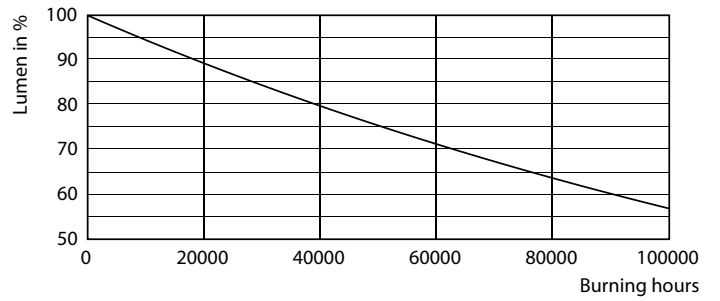

Product data

General Information		LLMF At End Of Nominal Lifetime (Nom) 70 %	
Cap-Base	G13 [Medium Bi-Pin Fluorescent]		
Nominal lifetime	60,000 hour(s)		
Switching Cycle	50,000		
Lighting Technology	LED		
Flux measurement reference	Sphere		
Light Technical		Operating and Electrical	
Color Code	830 [CCT of 3000K]	Line Frequency	50 to 60 Hz
Beam Angle (Nom)	190 degree(s)	Input Frequency	50 to 60 Hz
Luminous Flux	3,400 lumen	Power Consumption	23 W
Color Designation	White (WH)	Lamp Current (Nom)	106 mA
Correlated Color Temperature (Nom)	3000 K	Starting Time (Nom)	0.5 s
Luminous Efficacy (rated) (Nom)	147.00 lm/W	Warm-up time to 60% light	0.5 s
Color Consistency	<6	Power Factor (Fraction)	0.9
Color rendering index (CRI)	80	Voltage (Nom)	220-240 V
		Temperature	
		Ambient temperature range	-20 °C to 45 °C
		T-Case Maximum (Nom)	60 °C

MASTER Value LEDtube Universal T8

Photometric data

Light Distribution Diagram - MAS LEDtube VLE UN 1500mm UO 23W830 T8

Lifetime

Lumen Maintenance Diagram - MAS LEDtube VLE UN 1500mm UO 23W830 T8

Lumen Maintenance Diagram - MAS LEDtube VLE UN 1500mm UO 23W830 T8