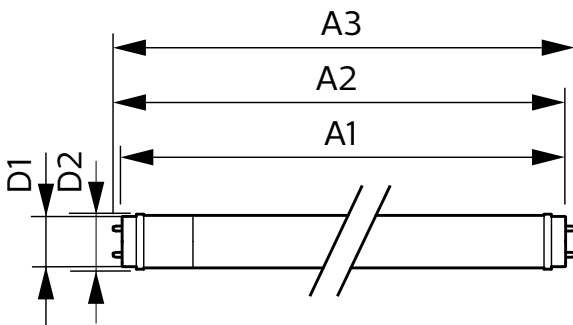

CorePro LEDtube EM/Mains T8

Operating and Electrical	
Line Frequency	50 to 60 Hz
Input Frequency	50 to 60 Hz
Power Consumption	8 W
Lamp Current (Nom)	42 mA
Starting Time (Nom)	0.5 s
Warm-up time to 60% light	0.5 s
Power Factor (Fraction)	0.9
Voltage (Nom)	220-240 V
Ballast Compatibility	EM/Mains
LED alternative to fluorescent lamp power	18 W
Inrush current at mains	3.02
Max. lamp no. on MCB B type 10A - Mains	190
Max. lamp no. on MCB B type 10A – EM ballast without Compensation Capacitor.	190
Max. lamp no. on MCB B type 10A – EM ballast with Compensation Capacitor.	24
Max. lamp no. on MCB B type 16A - Mains	300
Max. lamp no. on MCB B type 16A – EM ballast without Compensation Capacitor.	300
Max. lamp no. on MCB B type 16A – EM ballast with Compensation Capacitor.	39
Temperature	
T-Case Maximum (Nom)	50 °C
Controls and Dimming	
Dimmable	No
Mechanical and Housing	
Bulb Finish	Frosted
Bulb Material	Glass
Product Length	600 mm
Bulb Shape	T8

Dimensional drawing

Net Weight (Piece)	0.220 kg
Approval and Application	
Energy Efficiency Class	F
Energy Saving Product	Yes
Approval Marks	RoHS compliance CE marking KEMA Keur certificate
Energy Consumption kWh/1000 h	8 kWh
EPREL Registration Number	1827709
CE mark	Yes
EU RoHS compliant	Yes
Flickering value (PstLM) - Flickering value as per EN 61000-3-3	1
Stroboscopic effect visibility measure (SVM)	0.4
Ambient temperature range	-20 to +45 °C

Application Conditions

can it be used in closed luminaires	Yes

Product Data

Order product name	CorePro LEDtube 600mm HO 8W 830 T8
Full product name	CorePro LEDtube 600mm HO 8W 830 T8
Full product code	871951448644700
Order code	929003577402
Material Nr. (12NC)	929003577402
Numerator - Quantity Per Pack	1
EAN/UPC - Product/Case	8719514486447
Numerator - Packs per outer box	20
EAN/UPC - Case	8719514486454

Product	D1	D2	A1	A2	A3
CorePro LEDtube 600mm HO 8W 830 T8	25.7 mm	28 mm	588.5 mm	595.5 mm	602.5 mm