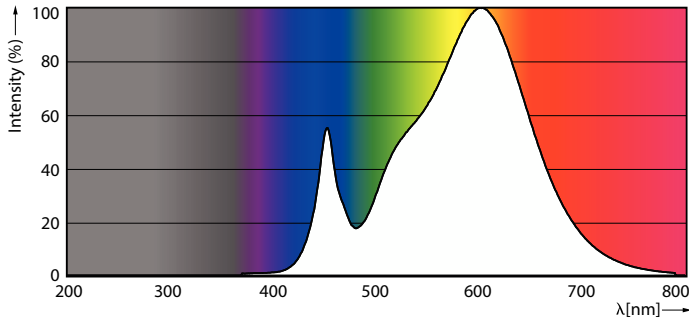

CorePro LEDtube EM/Mains T8

Photometric data

Spectral Power Distribution Colour - CorePro LEDtube 600mm HO 8W 830 T8