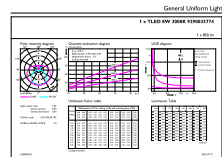

General uniform lighting - CorePro LEDtube 600mm HO 8W 830 T8