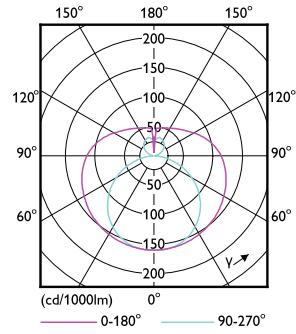

Light Distribution Diagram - CorePro LEDtube 600mm HO 8W 830 T8

CorePro LEDtube EM/Mains T8

Photometric data