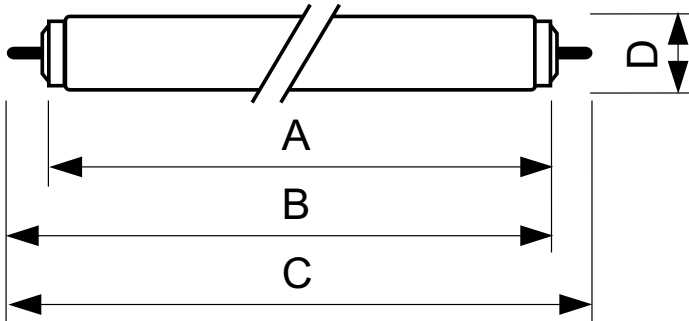

TL-X XL

TL-X XL 20W/33-640 SLV/25

The TL-X XL lamp (tube diameter 38 mm) has an extended lifetime and is fitted with an internal ignition strip for electromagnetic starterless operation or high-frequency non-preheat operation. In combination with a special lampholder, all possible sparking effects during ignition are eliminated. This lamp is used in flameproof and increased-safety luminaires for both indoor and outdoor applications, such as the (petro-)chemical industry, offshore, mines and any location where traces of explosive gases may be found.

Product data

General Information		Operating and Electrical	
Cap-Base	FA6 [FA6]	Power Consumption	20.0 W
Flux measurement reference	Sphere	Lamp Current (Nom)	0.380 A
Light Technical		Voltage (Nom)	58 V
Color Code	33-640	Voltage (Nom)	58 V
Luminous Flux	940 lumen	Controls and Dimming	
Color Designation	Cool White (CW)	Dimmable	Yes
Chromaticity Coordinate X (Nom)	0.38	Mechanical and Housing	
Chromaticity Coordinate Y (Nom)	0.38	Bulb Shape	T12 [38 mm (T12)]
Correlated Color Temperature (Nom)	4000 K	Approval and Application	
Luminous Efficacy (rated) (Nom)	47 lm/W	Mercury (Hg) Content (Max)	12 mg
Color rendering index (CRI)	60	Mercury (Hg) Content (Nom)	12.0 mg

TL-X XL

Energy Consumption kWh/1000 h	20 kWh
EPREL Registration Number	423,514
Product Data	
Full product code	871150026135940
Order product name	TL-X XL 20W/33-640 SLV/25
Order code	928037703332

Numerator - Quantity Per Pack	1
Numerator - Packs per outer box	25
Material number (12NC)	928037703332
Full product name	TL-X XL 20W/33-640 SLV/25
EAN/UPC - Case	8711500261366

Dimensional drawing

Product	D (max)	A (max)	B (max)	B (min)	C (max)
TL-X XL 20W/33-640 SLV/25	40.5 mm	574 mm	592.5 mm	589 mm	611 mm

Photometric data

Spectral Power Distribution Colour - TL-X XL 20W/33-640 SLV/25