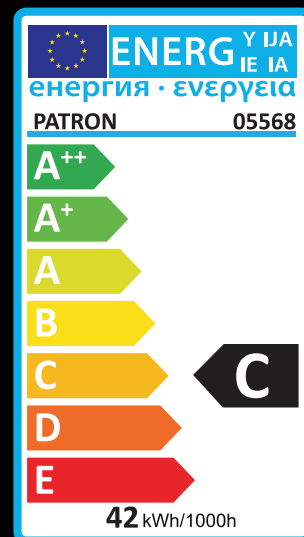

PATRON

HALOGEN BULB

05568

Scan me

www.patronbulbs.com

Manufactured in PRC

▶ 35mm ◀

POWER
42W