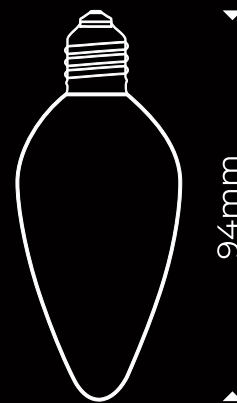

PATRON

HALOGEN BULB

05568

Scan me

www.patronbulbs.com

Manufactured in PRC

▶ 35mm ◀

POWER
42W