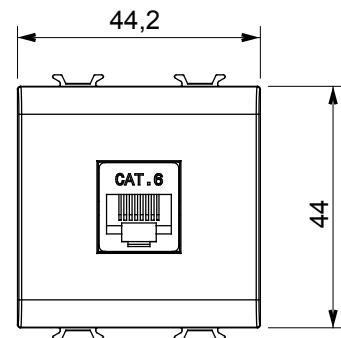

Product Data Sheet

GW15435

CHORUSMART - Domestic range

Wide range of control devices, sockets for power supply (conforming to national and international standards) signal pick-up, climate control, comfort management, technical alarm signalling and emergency lighting management. The ChoruSmart modular devices are available in five colours, glossy white, satin white, natural beige, satin black and lacquered titanium and in various sizes from 1/2, 1, 2 and 3 modules. Thanks to the mounting supports for rectangular, square and round boxes, endless combinations can be created with the ChoruSmart range of plates.

Category	Data socket	Description	RJ45
Colour	Satin White	Use category	6
Cables	UTP	Connection	Toolless
Number pairs	4	Standard	EN 60603-7-4
No. modules	2	Electrocod	3722
Material	Technopolymer		

DIMENSIONAL