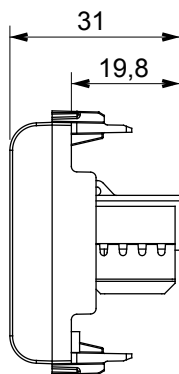

Product Data Sheet

GW15435

CHORUSMART - Domestic range

Wide range of control devices, sockets for power supply (conforming to national and international standards) signal pick-up, climate control, comfort management, technical alarm signalling and emergency lighting management. The ChoruSmart modular devices are available in five colours, glossy white, satin white, natural beige, satin black and lacquered titanium and in various sizes from 1/2, 1, 2 and 3 modules. Thanks to the mounting supports for rectangular, square and round boxes, endless combinations can be created with the ChoruSmart range of plates.

Category	Data socket	Description	RJ45
Colour	Satin White	Use category	6
Cables	UTP	Connection	Toolless
Number pairs	4	Standard	EN 60603-7-4
No. modules	2	Electrocod	3722
Material	Technopolymer		

DIMENSIONAL