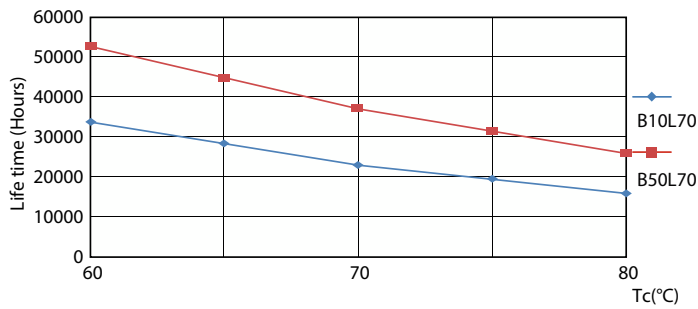

Life Expectancy Diagram