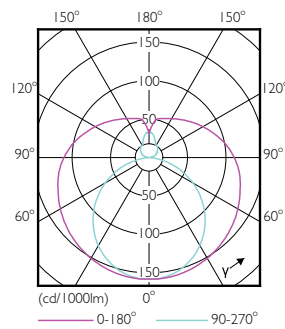

Dimmable	No
----------	----

Mechanical and Housing

Bulb Finish	Frosted
Bulb Material	Glass
Product Length	1,500 mm
Bulb Shape	Tube, double-ended

Approval and Application

Energy Saving Product	Yes
Approval Marks	RoHS compliance TUV CE marking KEMA Keur certificate
Energy Consumption kWh/1000 h	23 kWh
EPREL Registration Number	1,315,792

Dimensional drawing

Product	D1	D2	A1	A2	A3
CorePro LEDtube UN 1500mm HO 23W865 T8	27.9 mm	28 mm	1,500 mm	1,505.9 mm	1,514.2 mm

Photometric data

Light Distribution Diagram

CorePro LED tube Universal T8

Photometric data