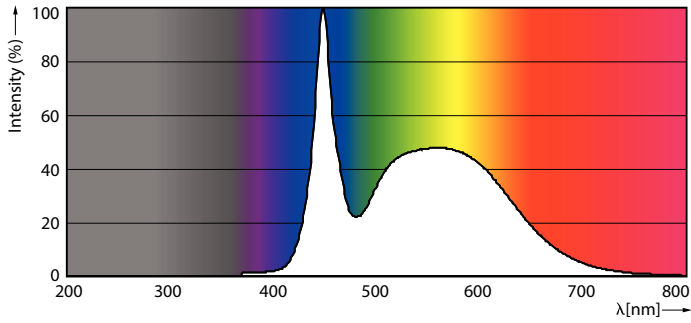

CorePro LED tube Universal T8

Photometric data

Spectral Power Distribution Colour