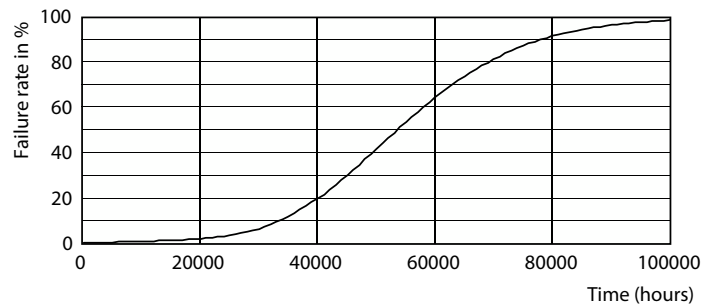

Life Expectancy Diagram - CorePro LEDtube UN 1500mm HO 23W865 T8