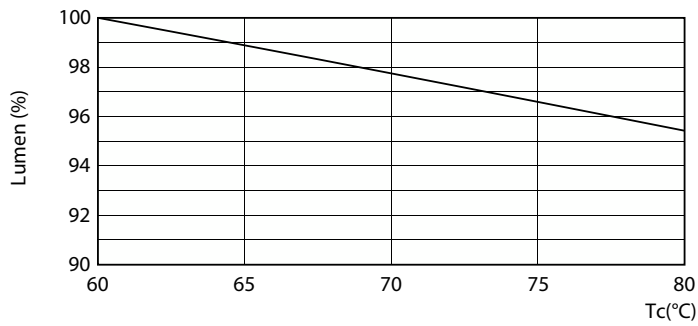

Lifetime

Lumen Maintenance Diagram