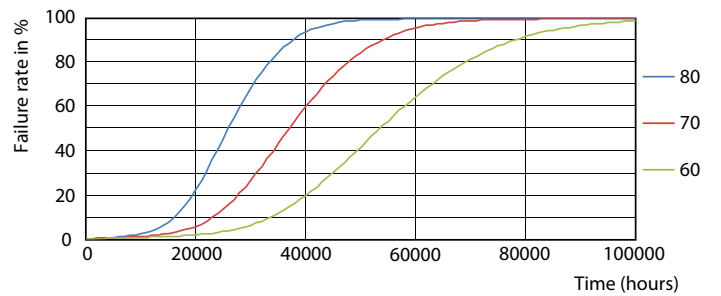

Spectral Power Distribution Colour

Lifetime

Lumen Maintenance Diagram

Life Expectancy Diagram - CorePro LEDtube UN 1500mm HO 23W865 T8

Life Expectancy Diagram

Life Expectancy Diagram

CorePro LED tube Universal T8