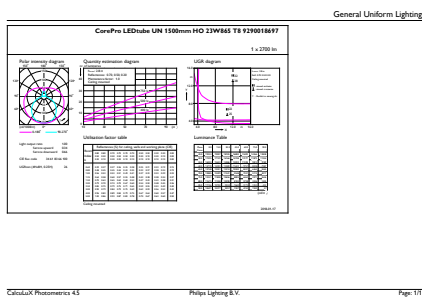

Dimmable	No
----------	----

Mechanical and Housing

Bulb Finish	Frosted
Bulb Material	Glass
Product Length	1,500 mm
Bulb Shape	Tube, double-ended

Approval and Application

Energy Saving Product	Yes
Approval Marks	RoHS compliance TUV CE marking KEMA Keur certificate
Energy Consumption kWh/1000 h	23 kWh
EPREL Registration Number	1,315,792

CE mark	Yes
EU RoHS compliant	Yes

Product Data

Full product code	871869680176500
Order product name	CorePro LEDtube UN 1500mm HO 23W865 T8
Order code	929001869702
Numerator - Quantity Per Pack	1
Numerator - Packs per outer box	10
Material number (12NC)	929001869702
Full product name	CorePro LEDtube UN 1500mm HO 23W865 T8
EAN/UPC - Case	8718696801772

Dimensional drawing

Product	D1	D2	A1	A2	A3
CorePro LEDtube UN 1500mm HO 23W865 T8	27.9 mm	28 mm	1,500 mm	1,505.9 mm	1,514.2 mm

Photometric data

Light Distribution Diagram

CorePro LED tube Universal T8

Photometric data