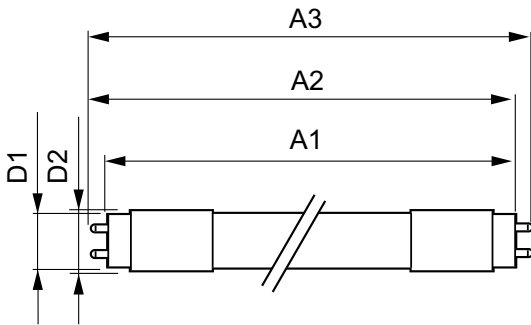

Dimmable	No
----------	----

Mechanical and Housing

Bulb Finish	Frosted
Bulb Material	Glass
Product Length	1,500 mm
Bulb Shape	Tube, double-ended

Approval and Application

Energy Saving Product	Yes
Approval Marks	RoHS compliance TUV CE marking KEMA Keur certificate
Energy Consumption kWh/1000 h	23 kWh
EPREL Registration Number	1,315,792

Dimensional drawing

Product	D1	D2	A1	A2	A3
CorePro LEDtube UN 1500mm HO 23W865 T8	27.9 mm	28 mm	1,500 mm	1,505.9 mm	1,514.2 mm

Photometric data

Light Distribution Diagram

CorePro LED tube Universal T8

Photometric data