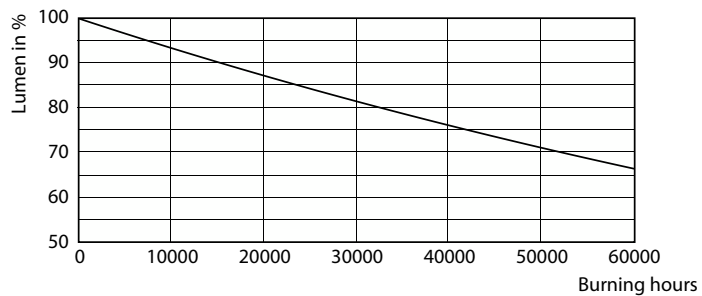

CorePro LED tube Universal T8

Lifetime

Lumen Maintenance Diagram - CorePro LEDtube UN 1500mm HO 23W865

T8