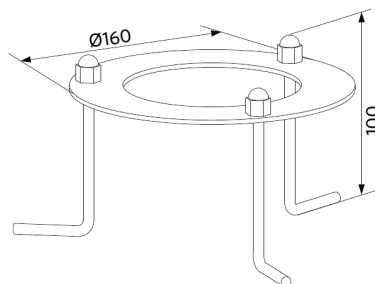

LEDBollard-P
Concrete-Mounting-Kit