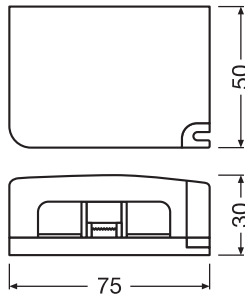

### Dimensions & Weight

Length	50.0 mm
Width	44 mm
Height	32.0 mm
Product weight	39.7 g