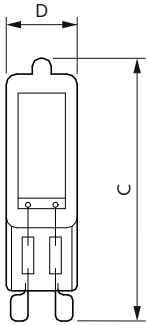

CorePro LEDcapsule MV

Energy Consumption kWh/1000 h	2 kWh
Product Data	
Full product code	871869973500500
Order product name	CorePro LEDcapsule 2-25W ND G9 827 G
EAN/UPC - Product	8718699735005
Order code	929002326202

Numerator - Quantity Per Pack	1
Numerator - Packs per outer box	12
Material Nr. (12NC)	929002326202
Net Weight (Piece)	0.006 kg

Dimensional drawing

R7S & G9 DOB ND EU/GMGC/LATAM GLASS