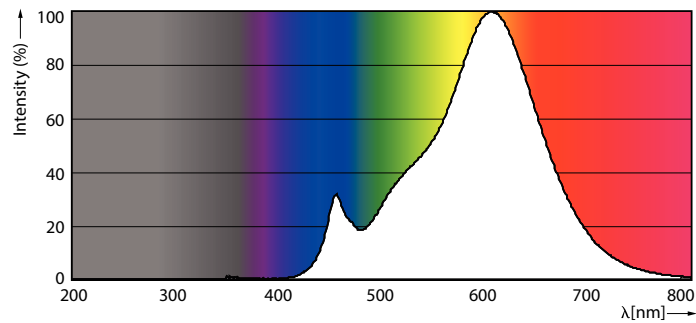

CorePro LEDcapsule MV

Energy Consumption kWh/1000 h	2 kWh
Product Data	
Full product code	871869973500500
Order product name	CorePro LEDcapsule 2-25W ND G9 827 G
EAN/UPC - Product	8718699735005
Order code	929002326202

Numerator - Quantity Per Pack	1
Numerator - Packs per outer box	12
Material Nr. (12NC)	929002326202
Net Weight (Piece)	0.006 kg

Dimensional drawing

Product	D	C
CorePro LEDcapsule 2-25W ND G9 827 G	13.5 mm	50 mm

Photometric data

LEDcapsule 2W G9 827

LEDcapsule 2W G9 827