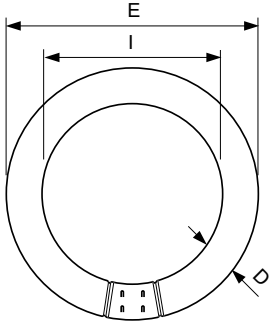

## TL-E 40W/830 1CT/12

This circular TL lamp (tube diameter 29 mm) enables omni-directional light distribution. It is suitable for use in a wide range of luminaires for various purposes, including decorative ones, in 'human' applications such as schools, offices, shops and homes, and for lighting of residential areas.

### Product data

General Information		Lamp Current (Nom)	
Cap-Base	G10Q [G10q]		0.420 A
Flux measurement reference	Sphere	Voltage (Nom)	110 V
		Voltage (Nom)	110 V
Light Technical		Controls and Dimming	
Color Code	830 [CCT of 3000K]	Dimmable	Yes
Luminous Flux	3,200 lumen		
Color Designation	Warm White (WW)	Mechanical and Housing	
Chromaticity Coordinate X (Nom)	0.44	Bulb Shape	C-T9 [C-T9 29 mm]
Chromaticity Coordinate Y (Nom)	0.403		
Correlated Color Temperature (Nom)	3000 K	Approval and Application	
Luminous Efficacy (rated) (Nom)	80 lm/W	Mercury (Hg) Content (Max)	8 mg
Color rendering index (CRI)	80	Mercury (Hg) Content (Nom)	8 mg
		Energy Consumption kWh/1000 h	41 kWh
		EPREL Registration Number	423,511
Operating and Electrical			
Power Consumption	40.8 W		

## Dimensional drawing

Product	D (max)	D (min)	E (min)	E (max)	I (min)	I (max)
TL-E 40W/830 1CT/12	30.9 mm	27.1 mm	393.7 mm	406.4 mm	341.0 mm	347.7 mm